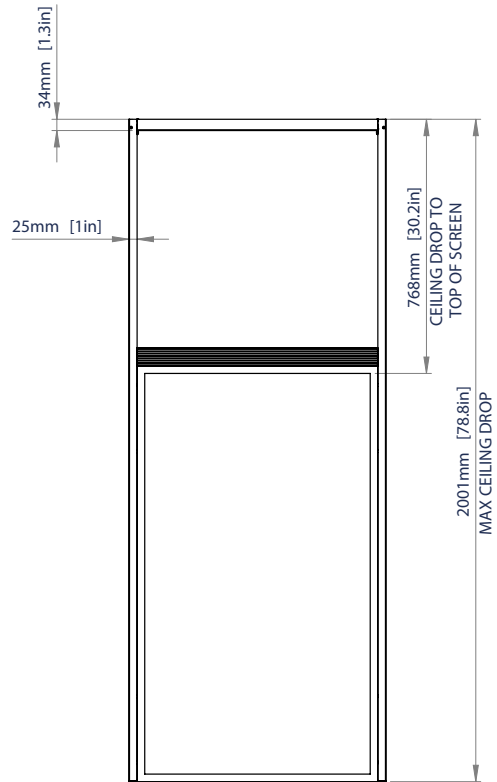

BT8325

SIDE VIEW

FRONT VIEW

ORDERING INFORMATION

COLOR	ORDER REF	BARCODE
Black	BT8325/B	5019318306853

RELATED PRODUCTS

PRODUCT CODE	NAME	DESCRIPTION
BT8326	Floor Mount	For double sided Samsung OM55N-D Series
BT8327	System 2 Adapter	Use with the BT8325 for an extended ceiling drop
BT7004	Bolt-Down Digital Signage Mount	With screen enclosure
BT7003	Freestanding Digital Signage Mount	With screen enclosure