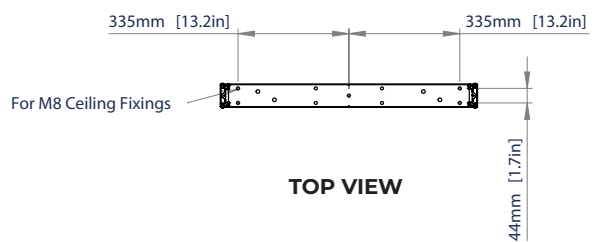

TOP VIEW

ORDERING INFORMATION

COLOR	ORDER REF	BARCODE
Black	BT8325/B	5019318306853

RELATED PRODUCTS

PRODUCT CODE	NAME	DESCRIPTION
BT8326	Floor Mount	For double sided Samsung OM55N-D Series
BT8327	System 2 Adapter	Use with the BT8325 for an extended ceiling drop
BT7004	Bolt-Down Digital Signage Mount	With screen enclosure
BT7003	Freestanding Digital Signage Mount	With screen enclosure