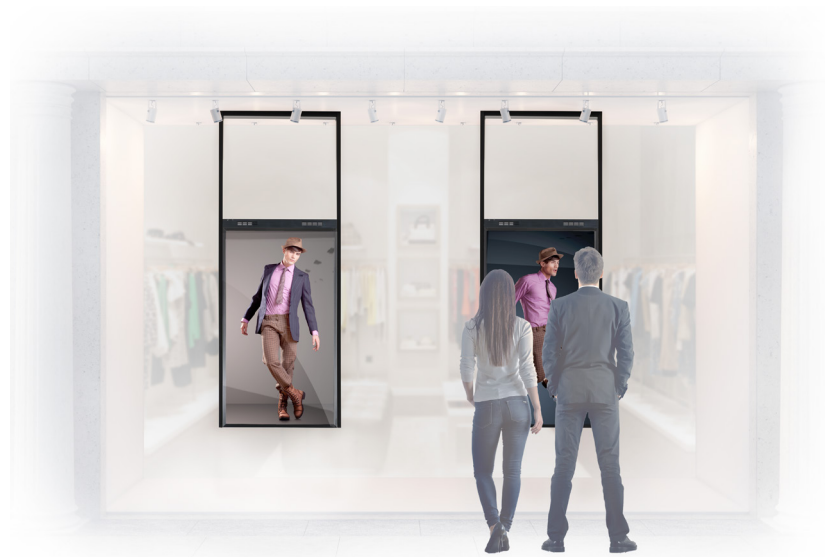

BT8325

CEILING MOUNT FOR SAMSUNG OM55N-D 55" DOUBLE SIDED DISPLAYS

Designed to ceiling mount Samsung's OM55N-D, 55" double sided SMART signage display in a portrait orientation, the BT8325 has a minimal yet robust design with a high-end aesthetic and provides easy access to the screen's inputs. BT8325's space saving design features integrated cable management making it ideal for shop front windows and other commercial installations.

SPECIFICATIONS

Designed for	Samsung OM55N-D 55" Display
Max load	110lbs
Ceiling drop to the center of the screen	54"
Color	Black

FEATURES

- 1 Integrated cable management for a neat and tidy install
 - 2 Slim design ideal for shop front window displays and other commercial installations
 - 3 Robust, minimal design
 - 4 A floor mounted option also available (BT8326)
- Specifically designed to ceiling mount Samsung's OM55N-D 55" SMART Signage Display
 - Suitable for portrait mounting
 - Extended ceiling drop available using the **BT8327** adapter
 - For indoor use only

BT8325

SIDE VIEW

FRONT VIEW

TOP VIEW

ORDERING INFORMATION

COLOR	ORDER REF	BARCODE
Black	BT8325/B	5019318306853

RELATED PRODUCTS

PRODUCT CODE	NAME	DESCRIPTION
BT8326	Floor Mount	For double sided Samsung OM55N-D Series
BT8327	System 2 Adapter	Use with the BT8325 for an extended ceiling drop
BT7004	Bolt-Down Digital Signage Mount	With screen enclosure
BT7003	Freestanding Digital Signage Mount	With screen enclosure