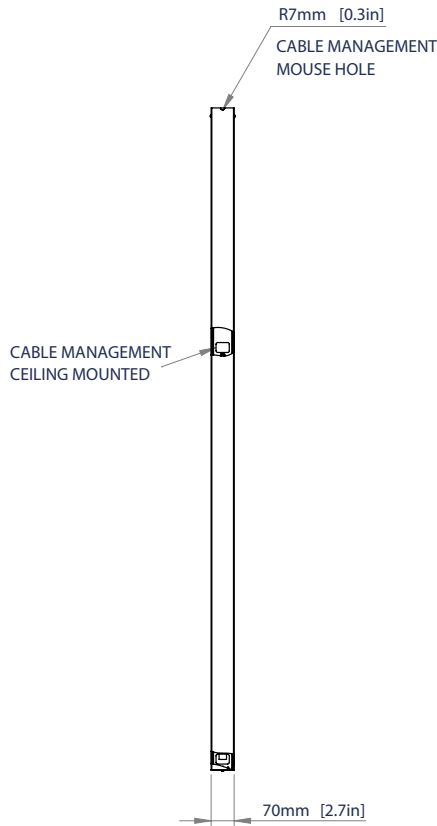

BT8325

SIDE VIEW