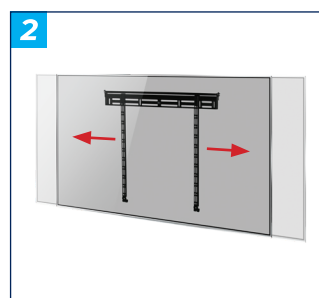

BT8220

ULTRA-SLIM FLAT SCREEN WALL MOUNT FOR SCREENS UP TO 80"

Designed for medium sized screens up to 80kg, the ultra-slim BT8220 mounts screens just 14mm from the wall and features post installation screen alignment, B-Tech's 'On Wall Levelling System' and simple 'hook-on' installation to make screen mounting as quick and simple as possible. The BT8220 also features B-Tech's patented 'Torsion-Lock' security to help prevent un-authorized removal of the screen. All mounting hardware included.

SPECIFICATIONS

Recommended screen size	up to 80"
Max load	80kg
Fixing patterns	up to 840mm x 500mm
Distance from wall	30mm

FEATURES

1. 1 Ultra-slim design mounts screen only 14mm from the wall
2. 2 Post installation screen alignment for perfect positioning every time
3. 3 Patented 'Torsion-lock' security prevents unauthorised removal of the screen
4. 4 All mounting hardware included
   - On Wall Levelling system allows you to level the wall plate post installation
   - Suitable for concrete or brick walls
   - Security locking screws prevent unauthorised screen removal
   - Simple 'hook-on' installation

RECOMMENDED MAX SCREEN	MAX LOAD	MAX VESA	POST INSTALL ALIGNMENT	COLLAR COMPATIBLE	QR CODE
80" 203cm	80kg	500	← →