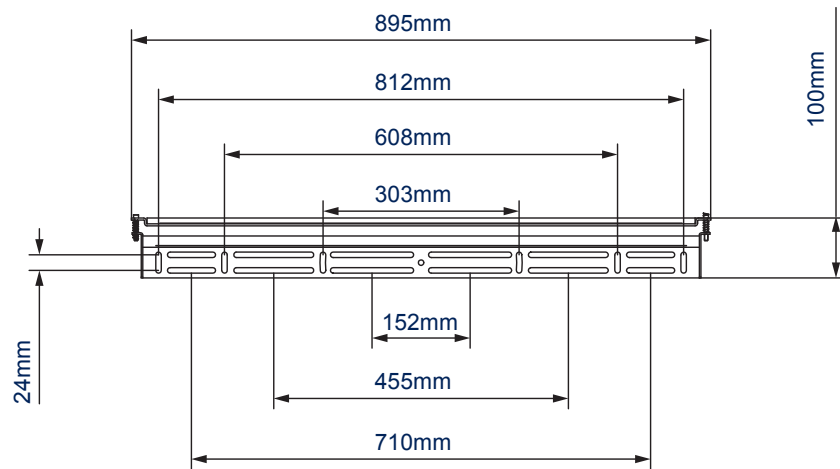

FRONT VIEW

WALL PLATE

ORDERING INFORMATION

COLOUR	ORDER REF	EAN
Black	BT8220/B	5019318082023

RELATED PRODUCTS

PRODUCT CODE	NAME	DESCRIPTION
BT8200	Ultra-Slim Flat Screen Wall Mount	Designed for medium sized screens up to 40kg
BT8210	Ultra-Slim Flat Screen Wall Mount	Designed for medium sized screens up to 50kg
BT8421	Universal Flat Screen Wall Mount	Designed for medium sized screens up to 35kg
BT8422	Universal Flat Screen Wall Mount	Designed for medium sized screens up to 70kg

SS-V2-BT8220-020924