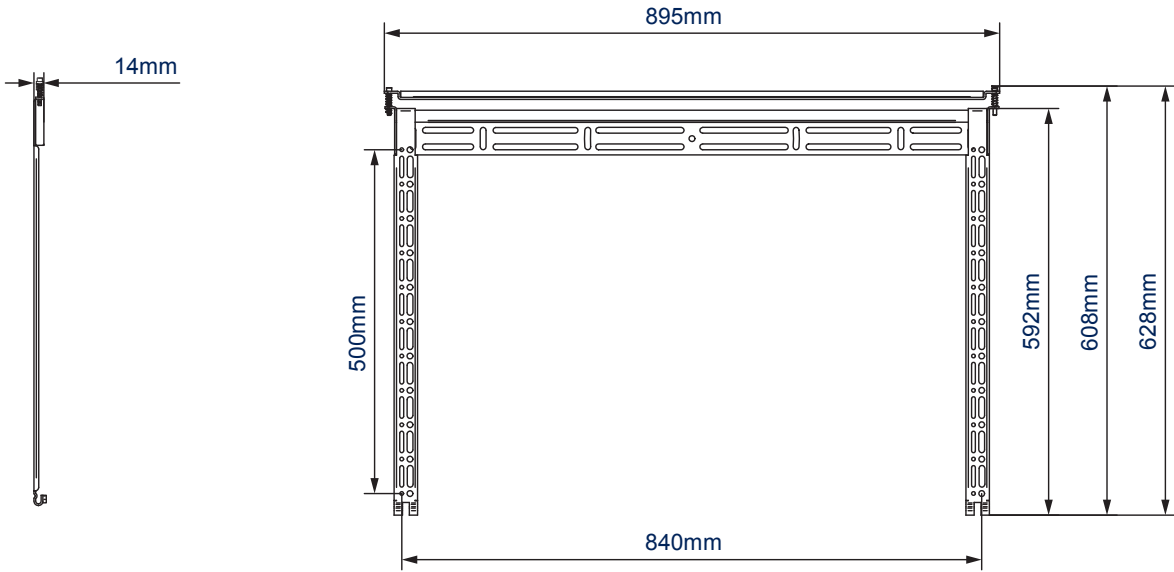

BT8220

SIDE VIEW