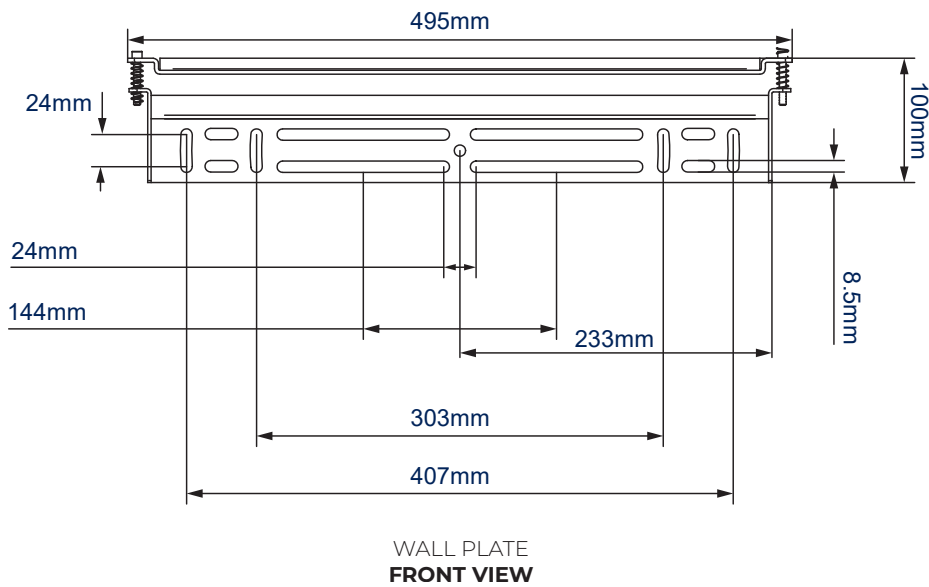

BT8210

ORDERING INFORMATION

COLOUR	ORDER REF	EAN
Black	BT8210/B	5019318082016

RELATED PRODUCTS

PRODUCT CODE	NAME	DESCRIPTION
BT8200	Ultra-Slim Flat Screen Wall Mount	Ultra-Slim mounting solution for screens up to 47"
BT8220	Ultra-Slim Flat Screen Wall Mount	Ultra-Slim mounting solution for screens up to 80"
BT8431	Flat Screen Wall Mount with Tilt	Mounting solution with tilt function, for screens up to 55"
BTV513	Flat Screen Wall Mount with Double Arm	Mounting solution with tilt & swivel function, for screens up to 55"

© 2016 B-Tech AV Mounts Co. Ltd. All rights reserved.
The information in this document is subject to change without notice. B-Tech AV Mounts Co. Ltd.
B-Tech AV Mounts Co. Ltd. is not responsible for any damage caused by improper installation or mounting on unsuitable structures. Any reproduction or use of this
information is strictly prohibited unless prior written permission is granted by B-Tech AV Mounts Co. Ltd. 2016.

SS-V4-BT8210-060124