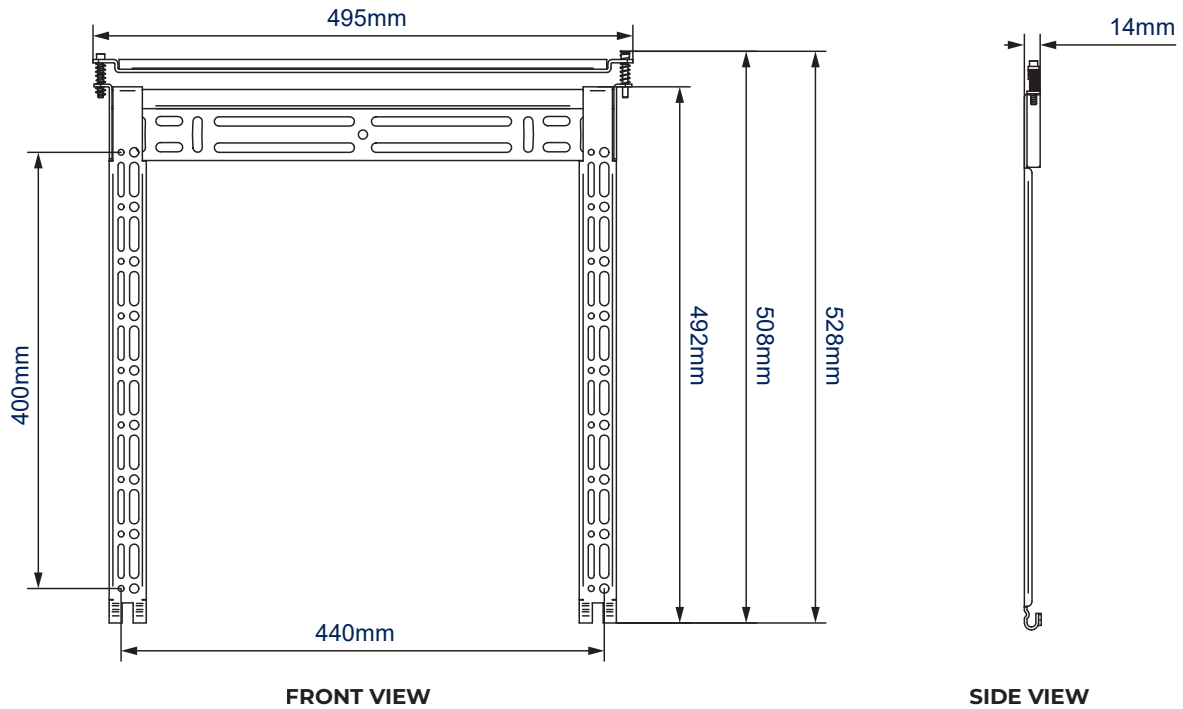

BT8210

ORDERING INFORMATION

COLOUR	ORDER REF	EAN
Black	BT8210/B	5019318082016

RELATED PRODUCTS

PRODUCT CODE	NAME	DESCRIPTION
BT8200	Ultra-Slim Flat Screen Wall Mount	Ultra-Slim mounting solution for screens up to 47"
BT8220	Ultra-Slim Flat Screen Wall Mount	Ultra-Slim mounting solution for screens up to 80"
BT8431	Flat Screen Wall Mount with Tilt	Mounting solution with tilt function, for screens up to 55"
BTV513	Flat Screen Wall Mount with Double Arm	Mounting solution with tilt & swivel function, for screens up to 55"

© 2016 B-Tech AV Mounts Co. Ltd. All rights reserved.
The information in this document is subject to change without notice. B-Tech AV Mounts Co. Ltd.
B-Tech AV Mounts Co. Ltd. is not responsible for any damage caused by improper installation or mounting on unsuitable structures. Any reproduction or use of this
information is strictly prohibited unless prior written permission is granted by B-Tech AV Mounts Co. Ltd. 2016.

SS-V4-BT8210-060124