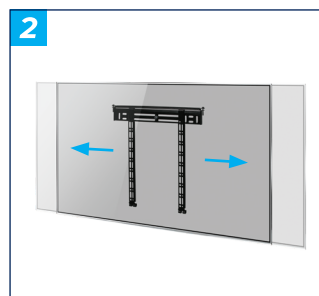

RECOMMENDED MAX SCREEN	MAX LOAD	MAX VESA	POST INSTALL ALIGNMENT	QR CODE
55" 140cm	50kg	400	← →