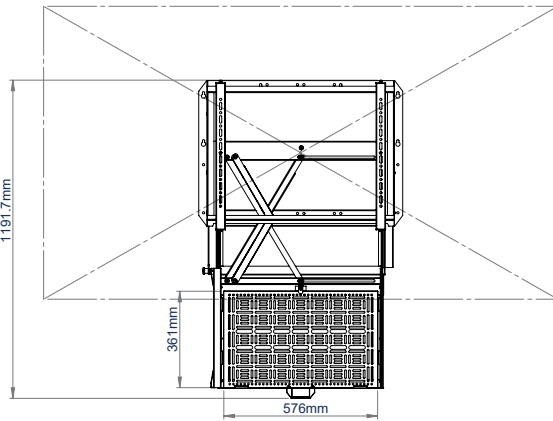

FRONT VIEW
86" SCREEN - OPEN