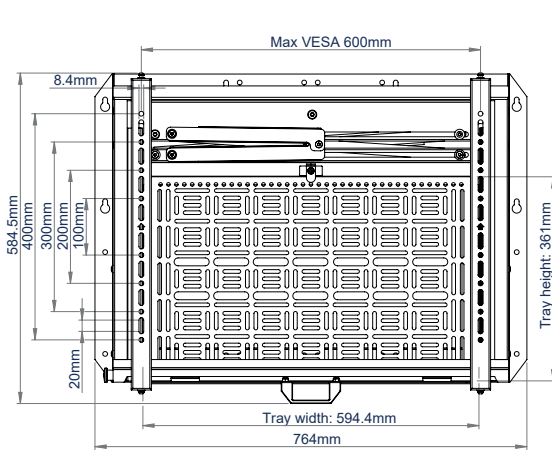

BT7885

FRONT VIEW