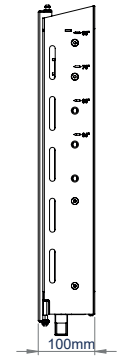

BT7885

SIDE VIEW

ORDERING INFORMATION

COLOUR	ORDER REF	EAN
Black	BT7885/B	5019318305108

RELATED PRODUCTS

PRODUCT CODE	NAME	DESCRIPTION
BT7883	Wall Mount with Slide-Out AV Storage Tray	Screen mounting solution with integrated slide-out tray for AV equipment
BT7888	Wall Mounted Slide-Out AV Storage Tray	Wall mount designed for storing AV equipment behind a screen
BT7034	Adjustable Mounting Arm	Use with BT7885 to mount AV accessories above or below the screen
BT7885-TRAY	AV Storage Tray	Replacement storage tray for use with BT7885 Pull-Down Wall Mount

SS-V2-BT7885-060124