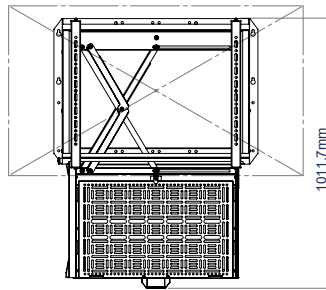

FRONT VIEW
49" SCREEN - OPEN