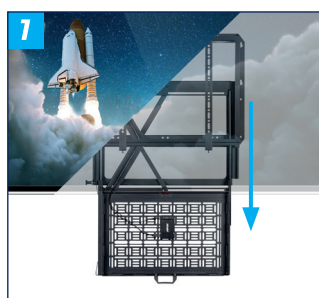

BT7885

FLAT SCREEN WALL MOUNT WITH PULL-DOWN AV STORAGE TRAY

The BT7885 is a screen mounting solution with an integrated pull-down tray for storing AV equipment behind the screen. Featuring a quick-release equipment interface plate which can be separated from the mount, AV equipment can be easily added or removed from the installation without needing to remove the screen first. The tray mechanism is tool-less for ease and speed of use, with the option to add a padlock (not included) to help prevent unauthorised access to the equipment. An integrated cable management track moves in unison with the tray to ensure cables do not get tangled or pinched when the tray is opened and closed. The BT7885 is suitable for wall mounting and B-Tech's System 2 poles and System X/Mode-AL columns.

SPECIFICATIONS

Recommended screen size	49" - 86"
Max screen weight	70kg
VESA® & non-VESA fixings	up to 600 x 400mm
Depth from wall	100mm
Max. storage load	8kg
Max. equipment dimensions	H: 361mm x W: 575mm x 60mm
Max. tray drop (from top of mount)	1192mm

FEATURES

- Flat screen mount designed to hold & hide AV accessories
- 1 Accessories can be accessed without screen removal
- 2 Tool-less operation & assisted release of the AV storage tray
- 3 Locks in closed & open positions & secured with a padlock (not included)
- 4 Additional Storage Trays (BT7885-Tray) available separately
- Interface arms include levelling screws to adjust the screen height
- Keyhole wall mounting for easy installation
- Compatible with B-Tech's System X, Mode-AL columns & B-Tech collars

RECOMMENDED MAX SCREEN	MAX LOAD	MAX AV EQUIPMENT	MAX VESA	POST INSTALL ALIGNMENT	COLLAR COMPATIBLE	QR CODE
86" / 218cm	25kg	8kg	600 x 400			

BT7885

FRONT VIEW

REAR VIEW

SIDE VIEW

FRONT VIEW
49" SCREEN - OPEN