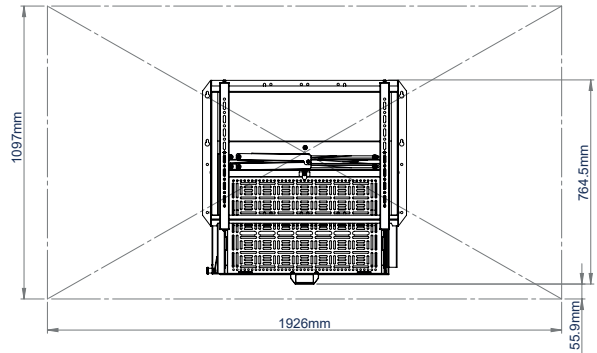

REAR VIEW
86" SCREEN - CLOSED

ORDERING INFORMATION

COLOUR	ORDER REF	EAN
Black	BT7885/B	5019318305108

RELATED PRODUCTS

PRODUCT CODE	NAME	DESCRIPTION
BT7883	Wall Mount with Slide-Out AV Storage Tray	Screen mounting solution with integrated slide-out tray for AV equipment
BT7888	Wall Mounted Slide-Out AV Storage Tray	Wall mount designed for storing AV equipment behind a screen
BT7034	Adjustable Mounting Arm	Use with BT7885 to mount AV accessories above or below the screen
BT7885-TRAY	AV Storage Tray	Replacement storage tray for use with BT7885 Pull-Down Wall Mount

SS-V2-BT7885-060124