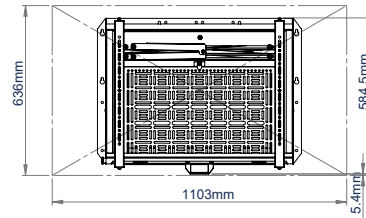

REAR VIEW
49" SCREEN - CLOSED