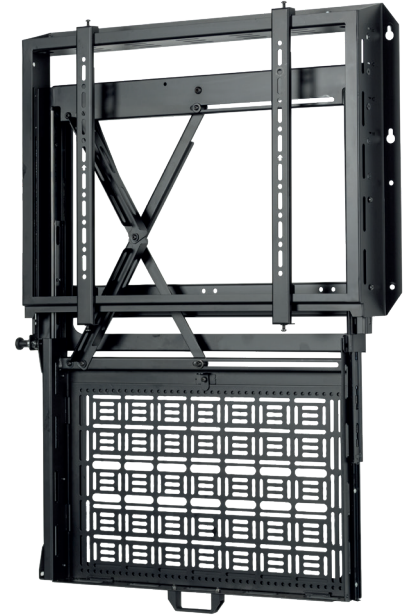

BT7885

FLAT SCREEN WALL MOUNT WITH PULL-DOWN AV STORAGE TRAY

The BT7885 is a screen mounting solution with an integrated pull-down tray for storing AV equipment behind the screen. Featuring a quick-release equipment interface plate which can be separated from the mount, AV equipment can be easily added or removed from the installation without needing to remove the screen first. The tray mechanism is tool-less for ease and speed of use, with the option to add a padlock (not included) to help prevent unauthorised access to the equipment. An integrated cable management track moves in unison with the tray to ensure cables do not get tangled or pinched when the tray is opened and closed. The BT7885 is suitable for wall mounting and B-Tech's System 2 poles and System X/Mode-AL columns.

SPECIFICATIONS

Recommended screen size	49" - 86"
Max screen weight	70kg
VESA® & non-VESA fixings	up to 600 x 400mm
Depth from wall	100mm
Max. storage load	8kg
Max. equipment dimensions	H: 361mm x W: 575mm x 60mm
Max. tray drop (from top of mount)	1192mm

FEATURES

- Flat screen mount designed to hold & hide AV accessories
- 1 Accessories can be accessed without screen removal
- 2 Tool-less operation & assisted release of the AV storage tray
- 3 Locks in closed & open positions & secured with a padlock (not included)
- 4 Additional Storage Trays (BT7885-Tray) available separately
- Interface arms include levelling screws to adjust the screen height
- Keyhole wall mounting for easy installation
- Compatible with B-Tech's System X, Mode-AL columns & B-Tech collars

RECOMMENDED MAX SCREEN	MAX LOAD	MAX AV EQUIPMENT	MAX VESA	POST INSTALL ALIGNMENT	COLLAR COMPATIBLE	QR CODE
86" / 218cm	25kg	8kg	600 x 400			

BT7885

FRONT VIEW

REAR VIEW

SIDE VIEW

FRONT VIEW
49" SCREEN - OPEN