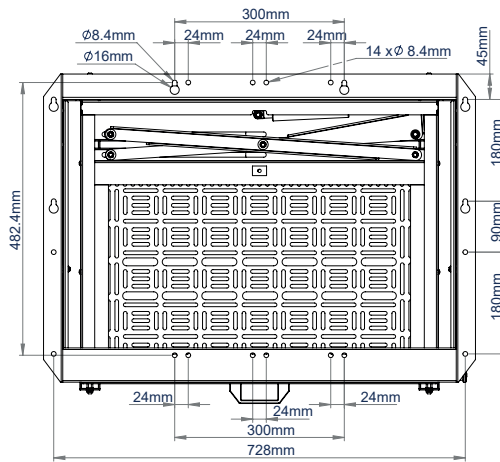

BT7885

REAR VIEW

ORDERING INFORMATION

COLOUR	ORDER REF	EAN
Black	BT7885/B	5019318305108

RELATED PRODUCTS

PRODUCT CODE	NAME	DESCRIPTION
BT7883	Wall Mount with Slide-Out AV Storage Tray	Screen mounting solution with integrated slide-out tray for AV equipment
BT7888	Wall Mounted Slide-Out AV Storage Tray	Wall mount designed for storing AV equipment behind a screen
BT7034	Adjustable Mounting Arm	Use with BT7885 to mount AV accessories above or below the screen
BT7885-TRAY	AV Storage Tray	Replacement storage tray for use with BT7885 Pull-Down Wall Mount

SS-V2-BT7885-060124