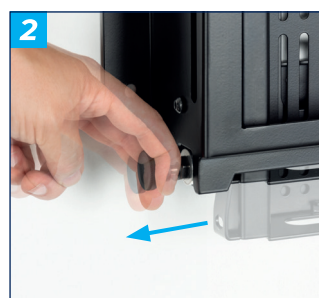

RECOMMENDED MAX SCREEN	MAX LOAD	MAX AV EQUIPMENT	MAX VESA	POST INSTALL ALIGNMENT	COLLAR COMPATIBLE	QR CODE
86" / 218cm	25kg	8kg	600 x 400