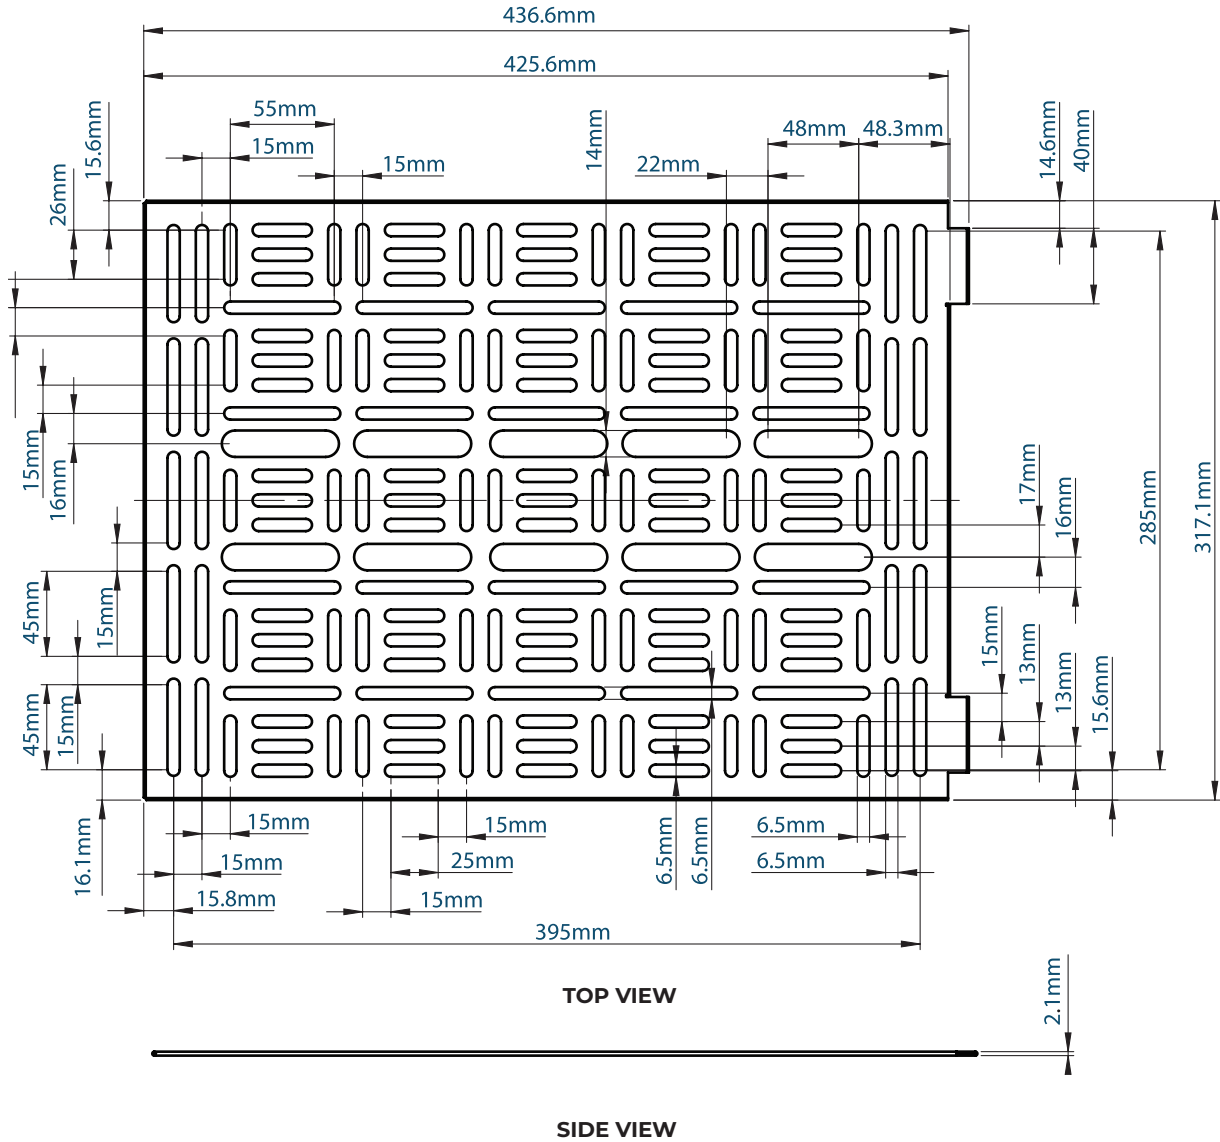

BT7883-TRAY

ORDERING INFORMATION

COLOUR	ORDER REF	EAN
Black	BT7883-TRAY	5019318305504

RELATED PRODUCTS

PRODUCT CODE	NAME	DESCRIPTION
BT7883	Flat Screen Wall Mount	With Slide-Out AV Storage Tray
BT7884-TRAY	AV Storage Tray	For use with BT7884 Flip-Down Storage Mount
BT7885-TRAY	AV Storage Tray	For use with BT7885 Pull-Down AV Storage Tray
BT7882	AV Storage Cradle	With open framework design to provide sufficient airflow

SS-V2-BT7883-TRAY-190924