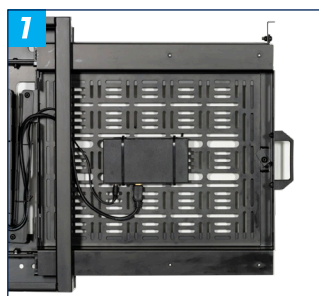

## AV STORAGE TRAY FOR USE WITH BT7883 SLIDE-OUT WALL MOUNT

BT7883-TRAY is a replacement Storage Tray for use with BT7883 Slide-Out Wall Mount, making the change over of attached AV equipment even easier. BT7883 features a quick-release mechanism that allows the slide-out equipment interface to be accessed from the side of the screen; the storage tray can then be released from the mount and changed over quickly. Cable ties are also included to attach AV equipment to the tray.

### SPECIFICATIONS

Max storage load	<b>10kg</b>
Max equipment dimensions	W: <b>436.6mm</b> H: <b>317.1mm</b> D: <b>2.1mm</b>
100mm cable ties	QTY : <b>10</b>
400mm cable ties	QTY : <b>8</b>

### FEATURES

- 1 Storage Tray can be quickly released from the BT7883 and changed over easily
  - 2 Cable ties included to fix AV equipment to the tray
  - 3 Designed for use with BT7883 Slide-Out Wall Mount
  - 4 Replacement trays for BT7884 & BT7885 also available
- BT7883 locks the storage tray in place and can be secured using a padlock