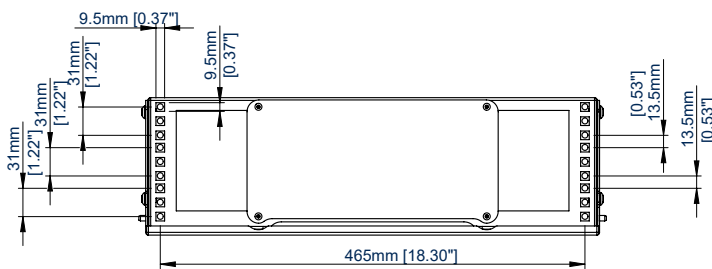

BOTTOM VIEW

ORDERING INFORMATION

COLOR	ORDER REF	UPC
Black	BT7882/B	811867034936

RELATED PRODUCTS

PRODUCT CODE	NAME	DESCRIPTION
BT7841	Ø2" 2-Piece Accessory Colla	Allows a wide range of mounts and accessories to be fitted to Ø2" poles
BT8512	Twin Screen VC Display Cart	Suitable for mounting two medium / large screens side-by-side
BT7880	Wall Mount	Designed feor Apple TV® (4th Gen)
BT7865	Computer Peripheral Shelf	Suitable for a keyboard and mouse