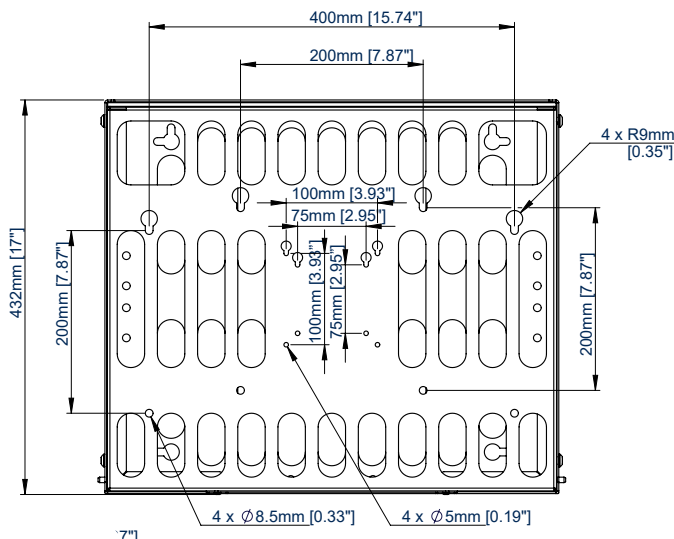

BT7882

FRONT VIEW