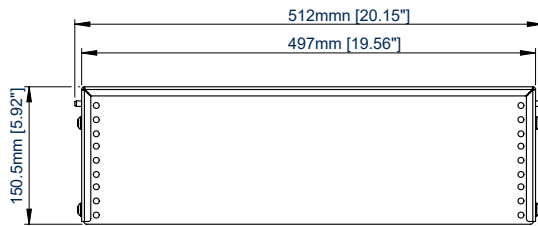

BT7882

TOP VIEW

ORDERING INFORMATION

COLOR	ORDER REF	UPC
Black	BT7882/B	811867034936

RELATED PRODUCTS

PRODUCT CODE	NAME	DESCRIPTION
BT7841	Ø2" 2-Piece Accessory Colla	Allows a wide range of mounts and accessories to be fitted to Ø2" poles
BT8512	Twin Screen VC Display Cart	Suitable for mounting two medium / large screens side-by-side
BT7880	Wall Mount	Designed feor Apple TV® (4th Gen)
BT7865	Computer Peripheral Shelf	Suitable for a keyboard and mouse