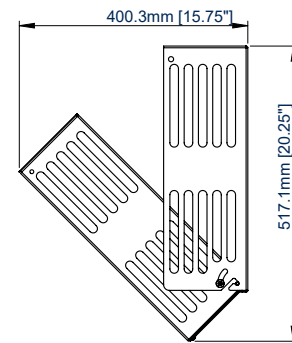

BT7882

SIDE VIEW

ORDERING INFORMATION

COLOR	ORDER REF	UPC
Black	BT7882/B	811867034936

RELATED PRODUCTS

PRODUCT CODE	NAME	DESCRIPTION
BT7841	Ø2" 2-Piece Accessory Colla	Allows a wide range of mounts and accessories to be fitted to Ø2" poles
BT8512	Twin Screen VC Display Cart	Suitable for mounting two medium / large screens side-by-side
BT7880	Wall Mount	Designed feor Apple TV® (4th Gen)
BT7865	Computer Peripheral Shelf	Suitable for a keyboard and mouse