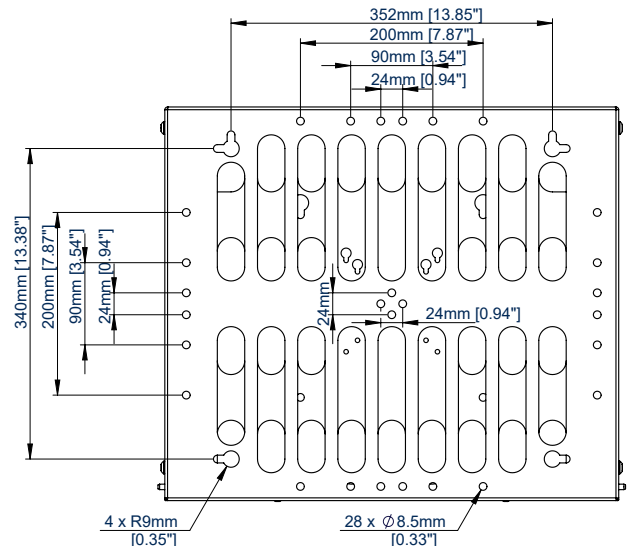

BT7882

REAR VIEW

ORDERING INFORMATION

COLOR	ORDER REF	UPC
Black	BT7882/B	811867034936

RELATED PRODUCTS

PRODUCT CODE	NAME	DESCRIPTION
BT7841	Ø2" 2-Piece Accessory Colla	Allows a wide range of mounts and accessories to be fitted to Ø2" poles
BT8512	Twin Screen VC Display Cart	Suitable for mounting two medium / large screens side-by-side
BT7880	Wall Mount	Designed feor Apple TV® (4th Gen)
BT7865	Computer Peripheral Shelf	Suitable for a keyboard and mouse