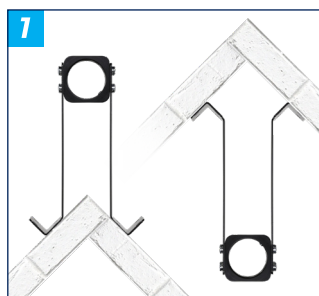

BT7833

CORNER MOUNTING BRACKET FOR Ø50MM POLES

Designed to mount a Ø50mm pole onto an external or internal corner of a wall, the BT7833 is ideal for installing CCTV cameras, motion sensors, small screen displays and other AV equipment at locations where it is not required or possible to fix onto the side of a wall. Supplied with a BT7051 collar and safety bolt for a secure installation, the brackets mount easily on the inside or outside corner of a wall and works in conjunction with other B-Tech mounts for a simple mounting solution.

SPECIFICATIONS

Max load (per bracket)	3kg (6.6lbs)
Distance from wall	213mm (8.5") to centre of pole
Colour	Black

FEATURES

- 1** The product can be used on both internal and external corner mounting
- 2** Designed for use with System 2 solutions
- 3** Security bolt included
- 4** Designed to be used with any length Ø50mm pole
- All fixings included

BT7833

ORDERING INFORMATION

COLOUR	ORDER REF	EAN
Black	BT7833/B	5019318307058

RELATED PRODUCTS

PRODUCT CODE	NAME	DESCRIPTION
BT7850	System 2 Ø50mm Poles	Available in 0.25m, 0.5m, 1m, 1.5m, 2m and 3m lengths
BT6010	Security Dome Camera Mount	Designed for Ø50mm poles and cameras up to 25kg
BT7551	Flat Screen Ceiling Mount	For System 2 Ø50mm poles and screens up to 23kg
BT7831	Wall Mounting Bracket	Designed to mount Ø50mm poles onto walls