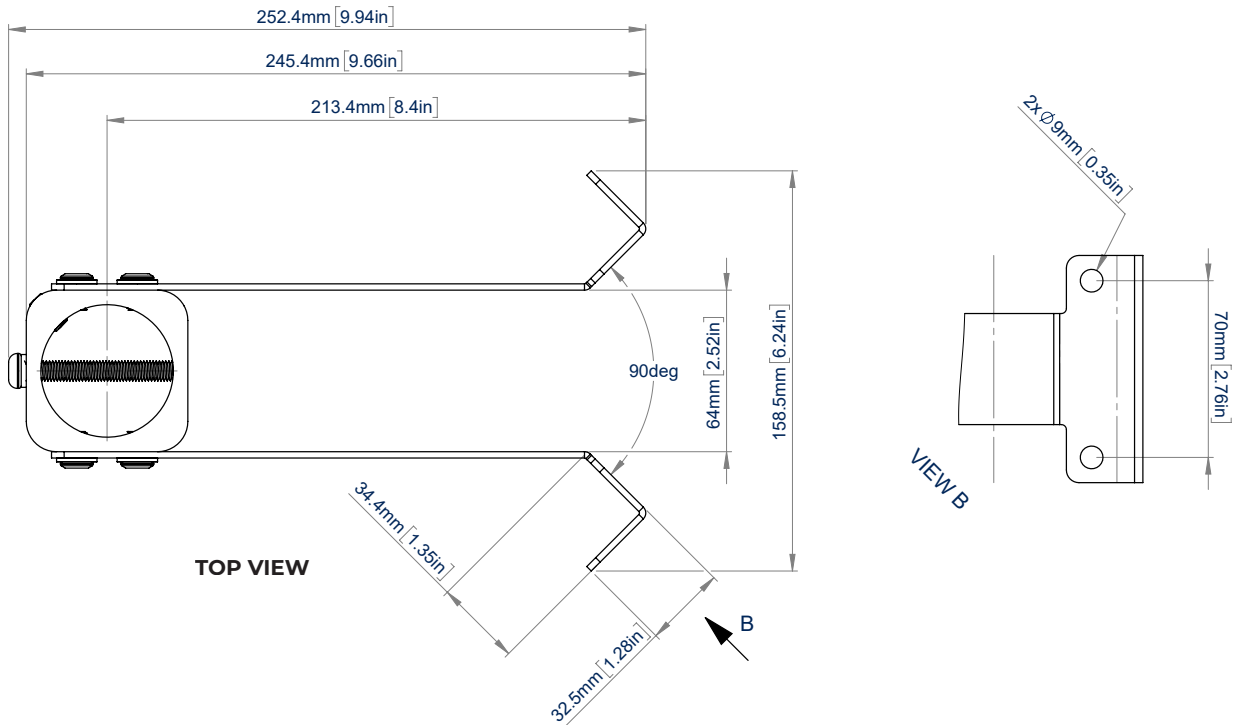

BT7833

ORDERING INFORMATION

COLOUR	ORDER REF	EAN
Black	BT7833/B	5019318307058

RELATED PRODUCTS

PRODUCT CODE	NAME	DESCRIPTION
BT7850	System 2 Ø50mm Poles	Available in 0.25m, 0.5m, 1m, 1.5m, 2m and 3m lengths
BT6010	Security Dome Camera Mount	Designed for Ø50mm poles and cameras up to 25kg
BT7551	Flat Screen Ceiling Mount	For System 2 Ø50mm poles and screens up to 23kg
BT7831	Wall Mounting Bracket	Designed to mount Ø50mm poles onto walls

SS-BT7833-2401.24