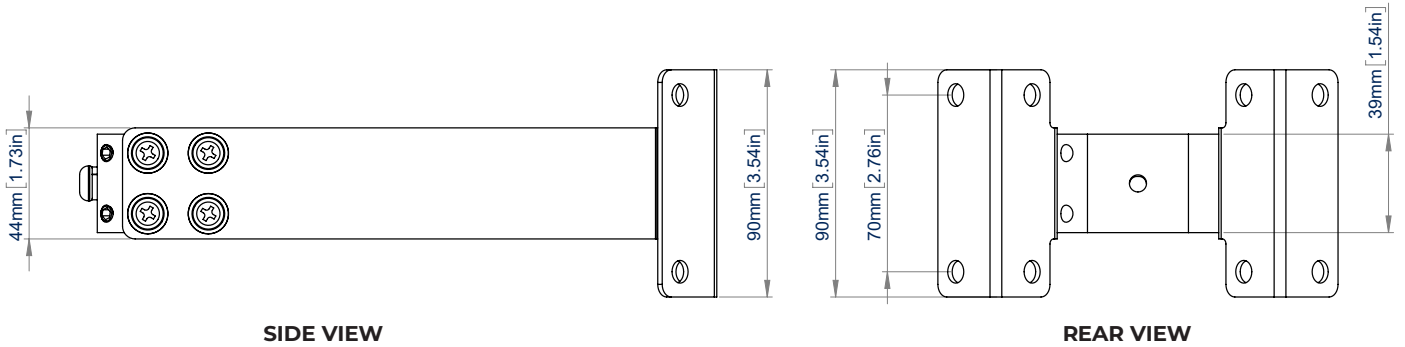

BT7833

ORDERING INFORMATION

COLOUR	ORDER REF	EAN
Black	BT7833/B	5019318307058

RELATED PRODUCTS

PRODUCT CODE	NAME	DESCRIPTION
BT7850	System 2 Ø50mm Poles	Available in 0.25m, 0.5m, 1m, 1.5m, 2m and 3m lengths
BT6010	Security Dome Camera Mount	Designed for Ø50mm poles and cameras up to 25kg
BT7551	Flat Screen Ceiling Mount	For System 2 Ø50mm poles and screens up to 23kg
BT7831	Wall Mounting Bracket	Designed to mount Ø50mm poles onto walls

SS-BT7833-2401.24