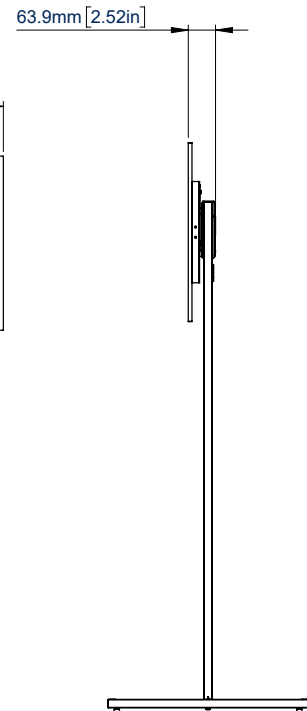

**SIDE VIEW
LANDSCAPE ORIENTATION
WITH SAMSUNG
32" E-PAPER**