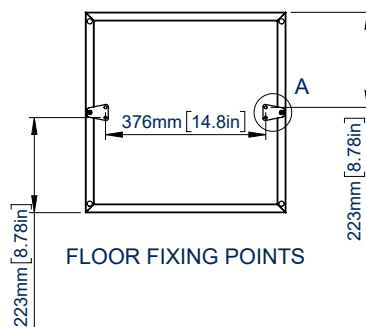

**BOTTOM VIEW
FLOOR FIXING
POINTS**