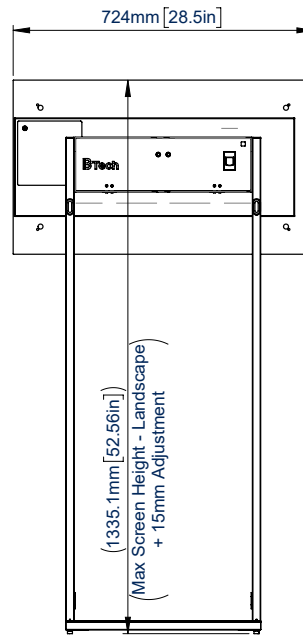

**REAR VIEW
LANDSCAPE ORIENTATION
WITH SAMSUNG
32" E-PAPER**