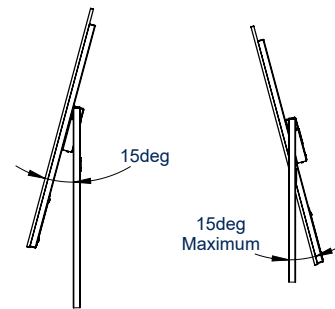

**SIDE VIEW
UPWARD
TILT RANGE**

**SIDE VIEW
DOWNWARD
TILT RANGE***

*Downward tilt unavailable in landscape orientation

ORDERING INFORMATION

COLOR	ORDER REF	BARCODE
White	BT7612-SAM32-W	5019318310201

RELATED PRODUCTS

PRODUCT CODE	NAME	DESCRIPTION
BT7613-SAM32	Back-to-Back Floor Stand with Tilt	For mounting x2 Samsung 32" E-Paper EMDX's Back-to-Back
BT7611-SAM32	Wall Mount with Tilt	For a single Samsung 32" E-Paper EMDX
BT8326	Floor Mount for Samsung OM55N-D Series	For Samsung OM55N-D 55" Double Sided Displays
BT9370-SAM130	Freestanding AIO Videowall Stand	For Samsung All-in-One 130 inch IAB Display