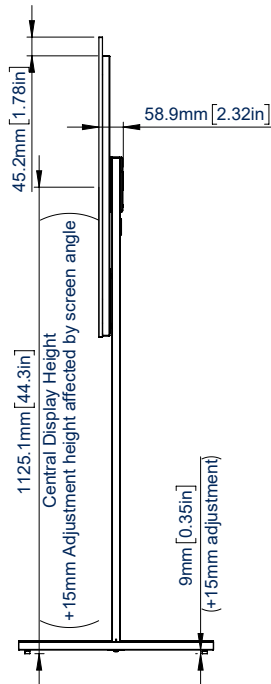

**SIDE VIEW
PORTRAIT ORIENTATION
WITH SAMSUNG
32" E-PAPER**