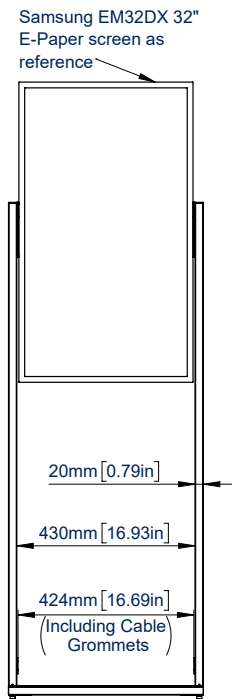

BT7612-SAM32

**FRONT VIEW
PORTRAIT ORIENTATION
WITH SAMSUNG
32" E-PAPER**