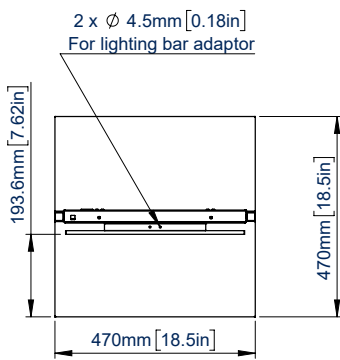

BT7612-SAM32

TOP VIEW

*Downward tilt unavailable in landscape orientation

ORDERING INFORMATION

COLOR	ORDER REF	BARCODE
White	BT7612-SAM32-W	5019318310201

RELATED PRODUCTS

PRODUCT CODE	NAME	DESCRIPTION
BT7613-SAM32	Back-to-Back Floor Stand with Tilt	For mounting x2 Samsung 32" E-Paper EMDX's Back-to-Back
BT7611-SAM32	Wall Mount with Tilt	For a single Samsung 32" E-Paper EMDX
BT8326	Floor Mount for Samsung OM55N-D Series	For Samsung OM55N-D 55" Double Sided Displays
BT9370-SAM130	Freestanding AIO Videowall Stand	For Samsung All-in-One 130 inch IAB Display