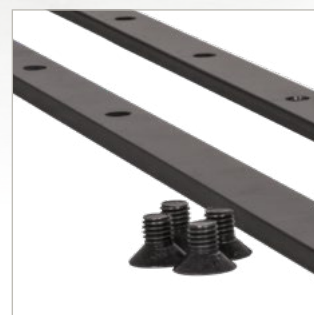

B-TECH AV MOUNTS™

**INCREASE
 MOUNTING
 PATTERNS TO
 VESA 900**

BT7566

INTERFACE ADAPTOR ARMS FOR VESA®

900 X 400

Designed to increase the VESA mounting pattern of smaller mounts to accommodate larger screens, the BT7566 allows VESA 400 fixings to be increased to VESA 900. These adaptor arms are ultra-slim to keep the depth of the install to a minimum and can be used with existing B-Tech products, such as the BT8310, BT8310XL and System X interface arms. All mounting hardware included.

SPECIFICATION

VESA® compatibility	600, 800 & 900mm
Max load	dependent on mount to which the BT7566 is attached
Depth increase to the install	6mm
Colour	Black

FEATURES

- Attaches to a VESA 400 mount, increasing fixings to VESA 600, 800 or 900
- Can be used for both landscape and portrait installations
- Adaptor arms are ultra-slim to keep the depth of the install to a minimum
- Can be used with a large variety of B-Tech products such as the BT8310, BT8310XL and System X™ Interface Arms
- Easily fixes onto interface plates / arms using the screws provided
- Can be used in conjunction with another pair of adaptor arms (BT7564 / BT7565 / BT7566) to increase VESA mounting patterns

Can be used to accommodate both landscape and portrait installations

Adaptor arms are ultra-slim to keep the depth of the install to a minimum

Can be used with a large variety of existing B-Tech products such as the BT8310, BT8310XL and System X™ Interface Arms

ACCESSORIES AND RELATED PRODUCTS

BT8310XL

Heavy Duty Pop-In, Pop-Out Flat Screen Wall Mount for screens up to 125kg (per screen)

BT8390-VESA400MAF

VESA 400 Interface Arms with Micro-adjustment mount medium - large sized video wall screens to BT8390 mounting rails