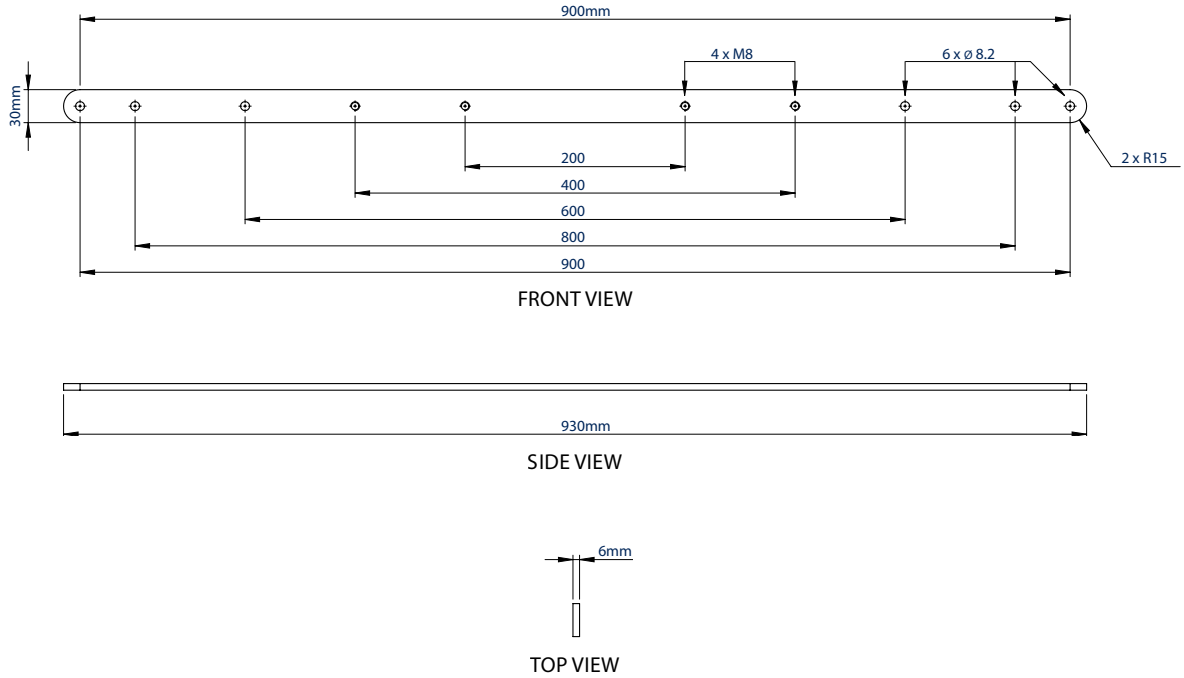

Can be used to accommodate both landscape and portrait installations

Adaptor arms are ultra-slim to keep the depth of the install to a minimum

Can be used with a large variety of existing B-Tech products such as the BT8310, BT8310XL and System X™ Interface Arms

Easily fixes onto interface plates / arms using the screws provided

PACKING INFORMATION

COLOUR:	ORDER REF:	EAN CODE:	MASTER CARTON QTY:	INNER CARTON QTY:	MASTER CARTON WEIGHT:	MASTER CARTON CUBE
Black	BT7566/B	5019318087859	1	0	2.6kg	0.000cbm