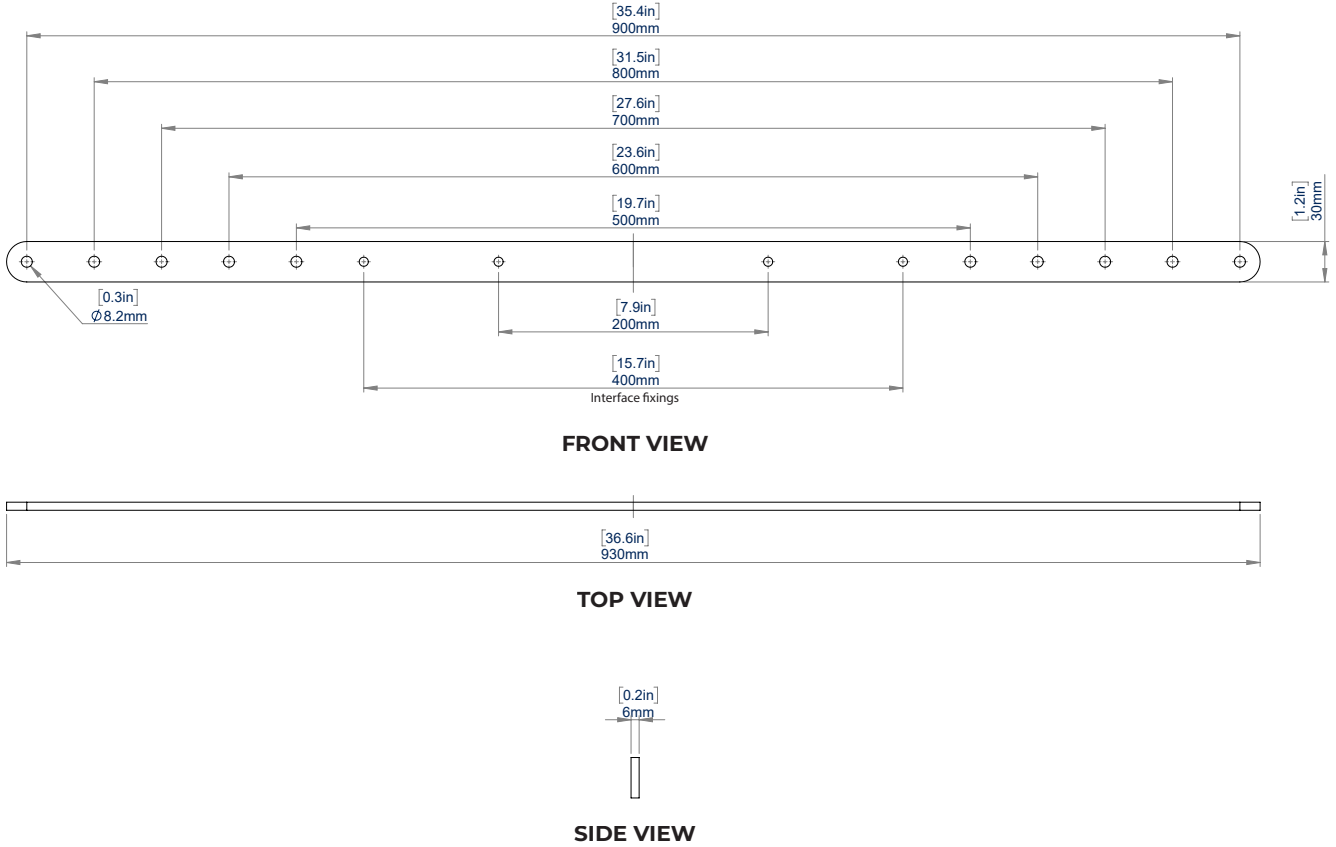

BT7565

ORDERING INFORMATION

COLOR	ORDER REF	BARCODE
Black	BT7565/B	5019318071072

RELATED PRODUCTS

PRODUCT CODE	NAME	DESCRIPTION
BT7564	Interface Adaptor Arms	Designed for VESA® 600 x 400
BT7540	Interface Adaptor Arms	Designed for VESA® 300 x 200 and 400 x 200
BT8390-VESA400MAF	VESA 400 Interface Arms with Micro-adjustment	Designed for mounting medium / large screens to BT8390
BT8310XL	Pop-Out Video Wall Mount	Designed for XL screens up to 265lbs

SS-V2-BT7565-010725