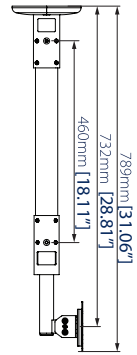

BT7553

BT7553-050