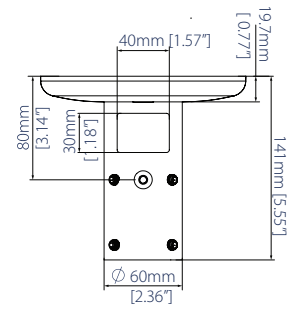

CEILING PLATE - REAR VIEW