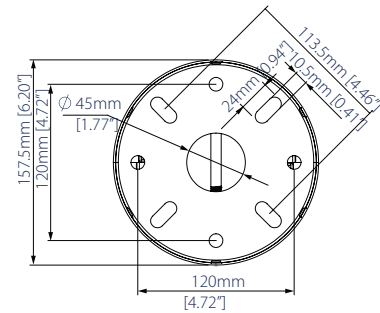

CEILING PLATE - TOP VIEW

ORDERING INFORMATION

COLOR	ORDER REF	UPC
Black w/ Black Poles	BT7553-050/BB	811867038736
Black w/ Black Poles	BT7553-100/BB	811867038767
Black w/ Black Poles	BT7553-150/BB	811867038798
Black w/ Black Poles	BT7553-200/BB	811867038828

RELATED PRODUCTS

PRODUCT CODE	NAME	DESCRIPTION
BT7841	Ø2" Accessory Collar	Designed to add shelves & accessories to Ø2" poles
BT7502	Adapter Plate	Allows a VESA 100 interface to mount screens with VESA 200 fixings
BT7863	Video Conferencing Camera Shelf	Is ideal for VC cameras and small video codecs
BT7551	Flat Screen Ceiling / Desk Mount	Designed to mount flat screens to Ø2" poles

SS-V2-BT7553-170924-NA