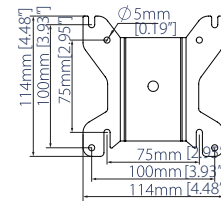

INTERFACE PLATE - FRONT VIEW

ORDERING INFORMATION

COLOR	ORDER REF	UPC
Black w/ Black Poles	BT7553-050/BB	811867038736
Black w/ Black Poles	BT7553-100/BB	811867038767
Black w/ Black Poles	BT7553-150/BB	811867038798
Black w/ Black Poles	BT7553-200/BB	811867038828

RELATED PRODUCTS

PRODUCT CODE	NAME	DESCRIPTION
BT7841	Ø2" Accessory Collar	Designed to add shelves & accessories to Ø2" poles
BT7502	Adapter Plate	Allows a VESA 100 interface to mount screens with VESA 200 fixings
BT7863	Video Conferencing Camera Shelf	Is ideal for VC cameras and small video codecs
BT7551	Flat Screen Ceiling / Desk Mount	Designed to mount flat screens to Ø2" poles

SS-V2-BT7553-170924-NA