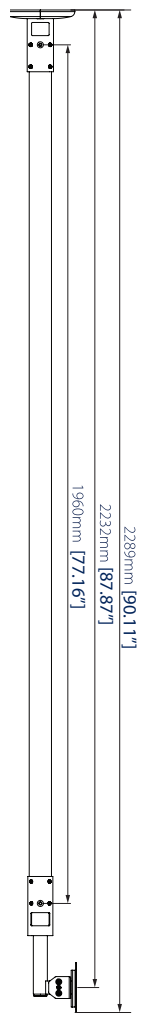

BT7553-200