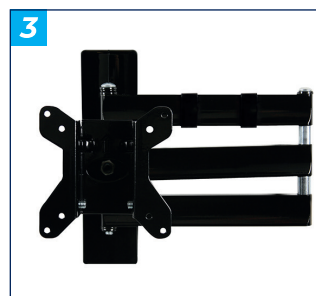

## DOUBLE ARM FLAT SCREEN WALL MOUNT WITH TILT & SWIVEL

Designed to mount small flat screens, the BT7513 features a double articulated arm with easy tilt adjustment and a full 360° screen rotation for easy portrait or landscape mounting. The wall plate features on wall levelling system to ensure a straight and smart installation. The BT7513 is also compatible with B-Tech's range of poles and collars, increasing the number of different ways it can be mounted, ideal for commercial applications as well as home installations. Security screws are provided to help prevent unauthorized removal of the screen.

### SPECIFICATIONS

Recommended screen size	up to <b>28"</b>
Max load	<b>15kg</b>
VESA® compatibility	<b>75 x 75 &amp; 100 x 100</b>
Tilt	<b>+17 / -10°</b>
Swivel (at wall)	<b>180°</b>
Screen rotation	<b>360°</b>
Distance from wall	<b>95mm to 467mm</b>

### FEATURES

- 1 Three swivel points: 180° at wall, 360° at central pivot and 240° at interface
  - 2 Security locking screws and Allen key provided
  - 3 Space saving design - folds flat to the wall
  - 4 CLIPLOGIC™ cable management included
- Features on wall levelling system
  - Screen rotation allows screen to mounted in landscape or portrait
  - Compatible with B-Tech System 2 professional range
  - Mounts to B-Tech BT7850 poles using 2x BT7841 or BT7052 Collars
  - Simple 'hook-on' installation
  - Coverplates included for a neat and tidy installation
  - All mounting hardware included

RECOMMENDED MAX SCREEN	MAX LOAD	MAX VESA	COLLAR COMPATIBLE	TILT	SWIVEL	ROTATION	QR CODE
28" 71cm	15kg	100		10° 17°	180°	360°	