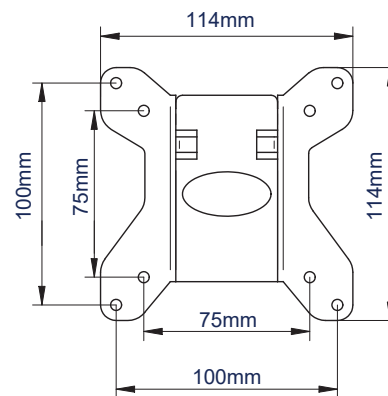

FRONT VIEW
INTERFACE PLATE

ORDERING INFORMATION

COLOUR	ORDER REF	EAN
Piano Black	BT7513/PB	5019318751325

RELATED PRODUCTS

PRODUCT CODE	NAME	DESCRIPTION
BT7512	Single Arm Flat Screen Wall Mount with Tilt & Swivel	Designed for screens up to 28"
BT7514	Single Arm Flat Screen Wall Mount with Tilt & Swivel	Designed for screens up to 47"
BTV5112	Close to Wall Single Arm Flat Screen Wall Mount with Tilt & Swivel	Designed for screens up to 28"
BTV504	Double Arm Flat Screen Wall Mount with Tilt & Swivel	Designed for screens up to 47"