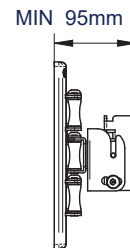

SIDE VIEW
FOLDED TO WALL