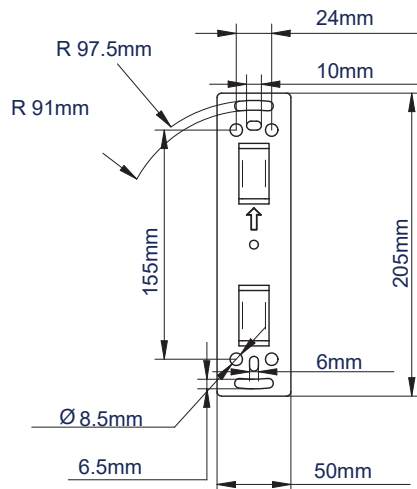

FRONT VIEW
FOLDED TO WALL

FRONT VIEW
WALL PLATE