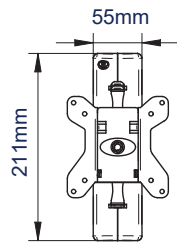

BT7513

FRONT VIEW
MAXIMUM EXTENSION