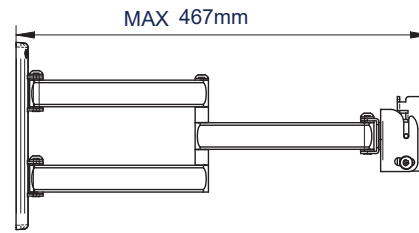

SIDE VIEW
MAXIMUM EXTENSION