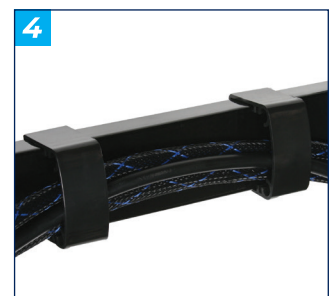

## DOUBLE ARM FLAT SCREEN WALL MOUNT WITH TILT & SWIVEL

Designed to mount small flat screens, the BT7513 features a double articulated arm with easy tilt adjustment and a full 360° screen rotation for easy portrait or landscape mounting. The wall plate features on wall levelling system to ensure a straight and smart installation. The BT7513 is also compatible with B-Tech's range of poles and collars, increasing the number of different ways it can be mounted, ideal for commercial applications as well as home installations. Security screws are provided to help prevent unauthorized removal of the screen.

### SPECIFICATIONS

Recommended screen size	up to <b>28"</b>
Max load	<b>15kg</b>
VESA® compatibility	<b>75 x 75 &amp; 100 x 100</b>
Tilt	<b>+17 / -10°</b>
Swivel (at wall)	<b>180°</b>
Screen rotation	<b>360°</b>
Distance from wall	<b>95mm to 467mm</b>

### FEATURES

- 1 Three swivel points: 180° at wall, 360° at central pivot and 240° at interface
  - 2 Security locking screws and Allen key provided
  - 3 Space saving design - folds flat to the wall
  - 4 CLIPLOGIC™ cable management included
- Features on wall levelling system
  - Screen rotation allows screen to mounted in landscape or portrait
  - Compatible with B-Tech System 2 professional range
  - Mounts to B-Tech BT7850 poles using 2x BT7841 or BT7052 Collars
  - Simple 'hook-on' installation
  - Coverplates included for a neat and tidy installation
  - All mounting hardware included

RECOMMENDED MAX SCREEN	MAX LOAD	MAX VESA	COLLAR COMPATIBLE	TILT	SWIVEL	ROTATION	QR CODE
28" 71cm	15kg	100		10° 17°	180°	360°	