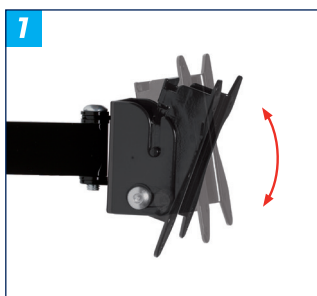

## DOUBLE ARM FLAT SCREEN WALL MOUNT WITH TILT & SWIVEL

Designed to mount small flat screens, the BT7513 features a double articulated arm with easy tilt adjustment and a full 360° screen rotation for easy portrait or landscape mounting. The wall plate features on wall levelling system to ensure a straight and smart installation. The BT7513 is also compatible with B-Tech's range of poles and collars, increasing the number of different ways it can be mounted, ideal for commercial applications as well as home installations. Security screws are provided to help prevent unauthorized removal of the screen.

### SPECIFICATIONS

Recommended screen size	up to <b>28"</b>
Max load	<b>15kg</b>
VESA® compatibility	<b>75 x 75 &amp; 100 x 100</b>
Tilt	<b>+17 / -10°</b>
Swivel (at wall)	<b>180°</b>
Screen rotation	<b>360°</b>
Distance from wall	<b>95mm to 467mm</b>

### FEATURES

- 1 Three swivel points: 180° at wall, 360° at central pivot and 240° at interface
  - 2 Security locking screws and Allen key provided
  - 3 Space saving design - folds flat to the wall
  - 4 CLIPLOGIC™ cable management included
- Features on wall levelling system
  - Screen rotation allows screen to mounted in landscape or portrait
  - Compatible with B-Tech System 2 professional range
  - Mounts to B-Tech BT7850 poles using 2x BT7841 or BT7052 Collars
  - Simple 'hook-on' installation
  - Coverplates included for a neat and tidy installation
  - All mounting hardware included

RECOMMENDED MAX SCREEN	MAX LOAD	MAX VESA	COLLAR COMPATIBLE	TILT	SWIVEL	ROTATION	QR CODE
28" 71cm	15kg	100		10° 17°	180°	360°	