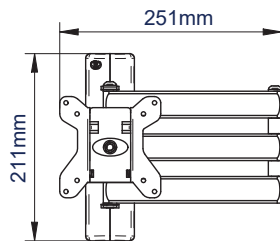

BT7513

SIDE VIEW
FOLDED TO WALL

FRONT VIEW
INTERFACE PLATE

ORDERING INFORMATION

COLOUR	ORDER REF	EAN
Piano Black	BT7513/PB	5019318751325

RELATED PRODUCTS

PRODUCT CODE	NAME	DESCRIPTION
BT7512	Single Arm Flat Screen Wall Mount with Tilt & Swivel	Designed for screens up to 28"
BT7514	Single Arm Flat Screen Wall Mount with Tilt & Swivel	Designed for screens up to 47"
BTV5112	Close to Wall Single Arm Flat Screen Wall Mount with Tilt & Swivel	Designed for screens up to 28"
BTV504	Double Arm Flat Screen Wall Mount with Tilt & Swivel	Designed for screens up to 47"