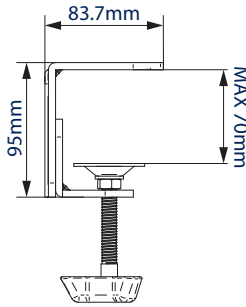

BT7373

GROMMET

DESK CLAMP

ORDERING INFORMATION

COLOR	ORDER REF	BARCODE
Black	BT7373/B	5019318752179

RELATED PRODUCTS

PRODUCT CODE	NAME	DESCRIPTION
BT7383	Double Arm Full Motion Desk Mount	Designed for screens up to 28"
BT7374	Twin Flat Screen Desk Mount with Dual Articulated Arms	Designed for screens up to 28"
BT7372	Single Arm Premium Desk Mount	Designed for 2 screens up to 28"
BT7384	Twin Screen Full Motion Desk Mount	Designed for screens up to 28"