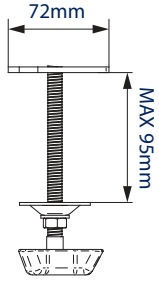

BT7373

GROMMET

DESK CLAMP

ORDERING INFORMATION

COLOR	ORDER REF	BARCODE
Black	BT7373/B	5019318752179

RELATED PRODUCTS

PRODUCT CODE	NAME	DESCRIPTION
BT7383	Double Arm Full Motion Desk Mount	Designed for screens up to 28"
BT7374	Twin Flat Screen Desk Mount with Dual Articulated Arms	Designed for screens up to 28"
BT7372	Single Arm Premium Desk Mount	Designed for 2 screens up to 28"
BT7384	Twin Screen Full Motion Desk Mount	Designed for screens up to 28"