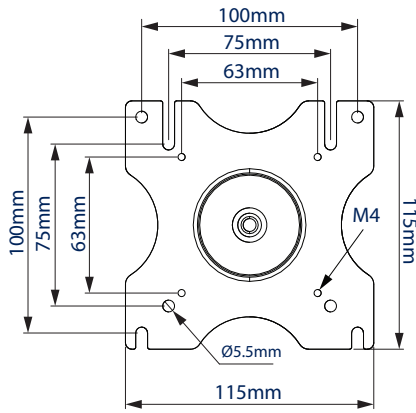

BT7373

GROMMET

DESK CLAMP

INTERFACE

ORDERING INFORMATION

COLOR	ORDER REF	BARCODE
Black	BT7373/B	5019318752179

RELATED PRODUCTS

PRODUCT CODE	NAME	DESCRIPTION
BT7383	Double Arm Full Motion Desk Mount	Designed for screens up to 28"
BT7374	Twin Flat Screen Desk Mount with Dual Articulated Arms	Designed for screens up to 28"
BT7372	Single Arm Premium Desk Mount	Designed for 2 screens up to 28"
BT7384	Twin Screen Full Motion Desk Mount	Designed for screens up to 28"