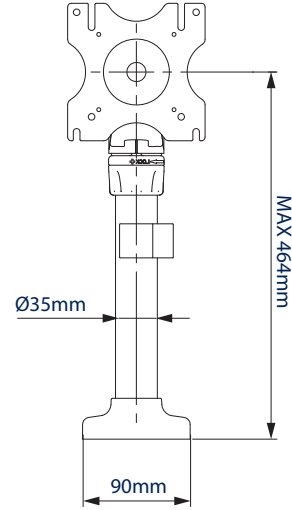

BT7373

GROMMET

DESK CLAMP

FRONT VIEW

ORDERING INFORMATION

COLOR	ORDER REF	BARCODE
Black	BT7373/B	5019318752179

RELATED PRODUCTS

PRODUCT CODE	NAME	DESCRIPTION
BT7383	Double Arm Full Motion Desk Mount	Designed for screens up to 28"
BT7374	Twin Flat Screen Desk Mount with Dual Articulated Arms	Designed for screens up to 28"
BT7372	Single Arm Premium Desk Mount	Designed for 2 screens up to 28"
BT7384	Twin Screen Full Motion Desk Mount	Designed for screens up to 28"