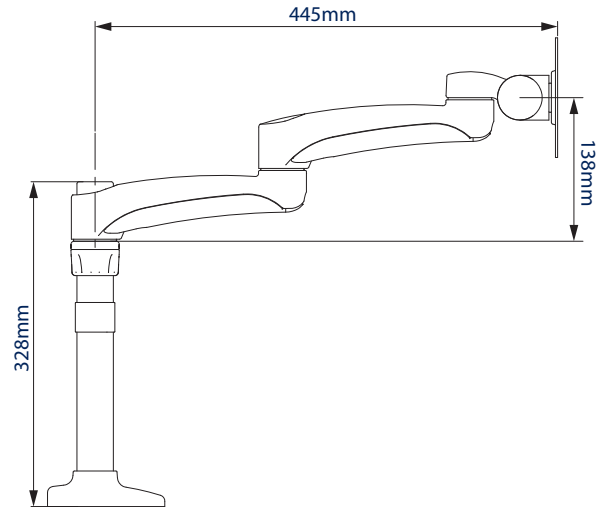

SIDE VIEW

ORDERING INFORMATION

COLOR	ORDER REF	BARCODE
Black	BT7373/B	5019318752179

RELATED PRODUCTS

PRODUCT CODE	NAME	DESCRIPTION
BT7383	Double Arm Full Motion Desk Mount	Designed for screens up to 28"
BT7374	Twin Flat Screen Desk Mount with Dual Articulated Arms	Designed for screens up to 28"
BT7372	Single Arm Premium Desk Mount	Designed for 2 screens up to 28"
BT7384	Twin Screen Full Motion Desk Mount	Designed for screens up to 28"