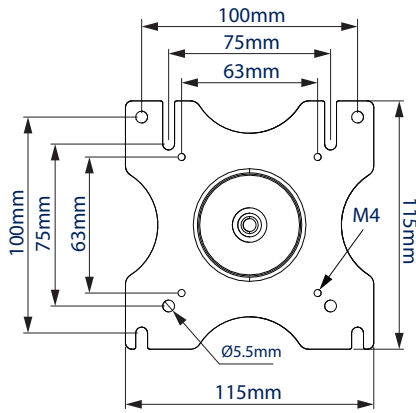

BT7373

GROMMET

DESK CLAMP

INTERFACE

ORDERING INFORMATION

COLOUR	ORDER REF	EAN
Black	BT7373/B	5019318752179

RELATED PRODUCTS

PRODUCT CODE	NAME	DESCRIPTION
BT7383	Double Arm Full Motion Desk Mount	Designed for screens up to 28"
BT7374	Twin Flat Screen Desk Mount with Dual Articulated Arms	Designed for screens up to 28"
BT7372	Single Arm Premium Desk Mount	Designed for 2 screens up to 28"
BT7384	Twin Screen Full Motion Desk Mount	Designed for screens up to 28"

SS-V2-BT7373-230924