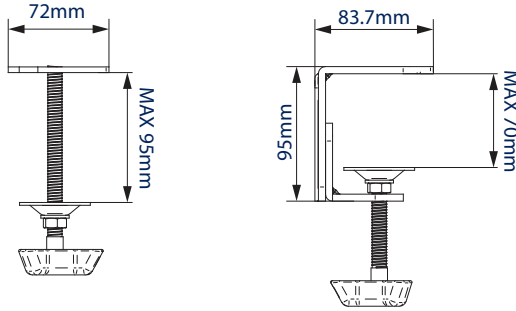

GROMMET

DESK CLAMP