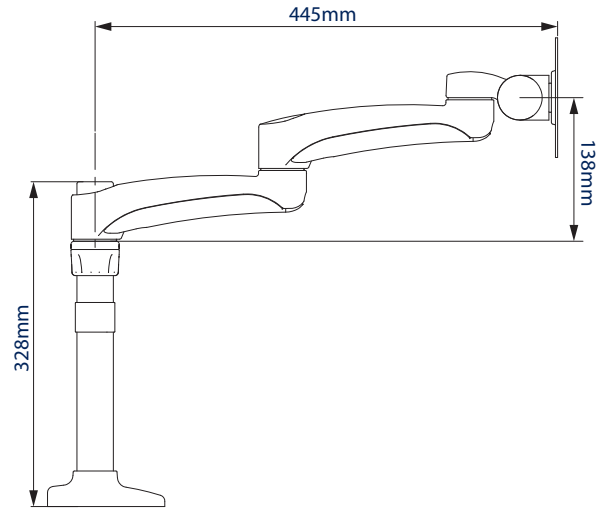

SIDE VIEW

ORDERING INFORMATION

COLOUR	ORDER REF	EAN
Black	BT7373/B	5019318752179

RELATED PRODUCTS

PRODUCT CODE	NAME	DESCRIPTION
BT7383	Double Arm Full Motion Desk Mount	Designed for screens up to 28"
BT7374	Twin Flat Screen Desk Mount with Dual Articulated Arms	Designed for screens up to 28"
BT7372	Single Arm Premium Desk Mount	Designed for 2 screens up to 28"
BT7384	Twin Screen Full Motion Desk Mount	Designed for screens up to 28"

SS-V2-BT7373-230924