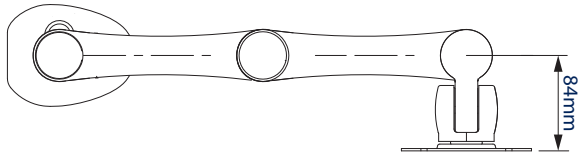

BT7373

TOP VIEW