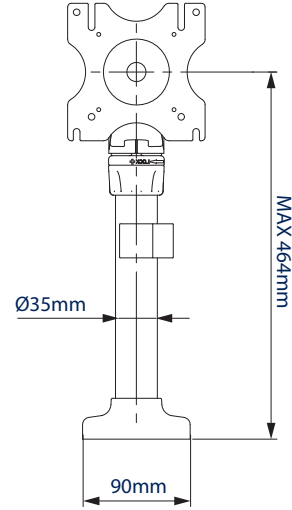

BT7373

GROMMET

DESK CLAMP

FRONT VIEW

ORDERING INFORMATION

COLOUR	ORDER REF	EAN
Black	BT7373/B	5019318752179

RELATED PRODUCTS

PRODUCT CODE	NAME	DESCRIPTION
BT7383	Double Arm Full Motion Desk Mount	Designed for screens up to 28"
BT7374	Twin Flat Screen Desk Mount with Dual Articulated Arms	Designed for screens up to 28"
BT7372	Single Arm Premium Desk Mount	Designed for 2 screens up to 28"
BT7384	Twin Screen Full Motion Desk Mount	Designed for screens up to 28"

SS-V2-BT7373-230924