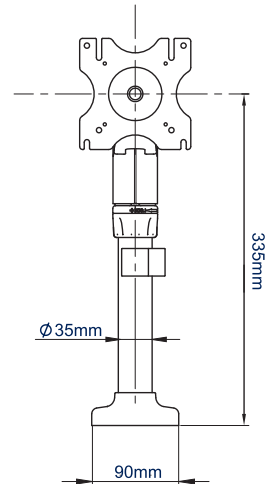

FRONT VIEW

ORDERING INFORMATION

COLOUR	ORDER REF	EAN
Black	BT7372/B	5019318752162

RELATED PRODUCTS

PRODUCT CODE	NAME	DESCRIPTION
BT7383	Double Arm Full Motion Desk Mount	Designed for screens up to 28"
BT7373	Double Arm Premium Desk Mount	Designed for screens up to 28"
BT7374	Twin Flat Screen Desk Mount with Dual Articulated Arms	Designed for screens up to 28"
BT7384	Twin Screen Full Motion Desk Mount	Designed for 2 screens up to 28"

SS-V2-BT7372-230924