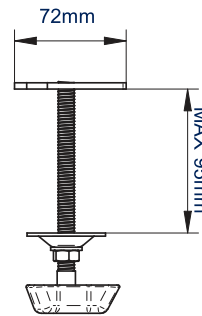

BT7372

TOP VIEW

GROMMET

INTERFACE

SIDE VIEW

FRONT VIEW

ORDERING INFORMATION

COLOUR	ORDER REF	EAN
Black	BT7372/B	5019318752162

RELATED PRODUCTS

PRODUCT CODE	NAME	DESCRIPTION
BT7383	Double Arm Full Motion Desk Mount	Designed for screens up to 28"
BT7373	Double Arm Premium Desk Mount	Designed for screens up to 28"
BT7374	Twin Flat Screen Desk Mount with Dual Articulated Arms	Designed for screens up to 28"
BT7384	Twin Screen Full Motion Desk Mount	Designed for 2 screens up to 28"

SS-V2-BT7372-230924