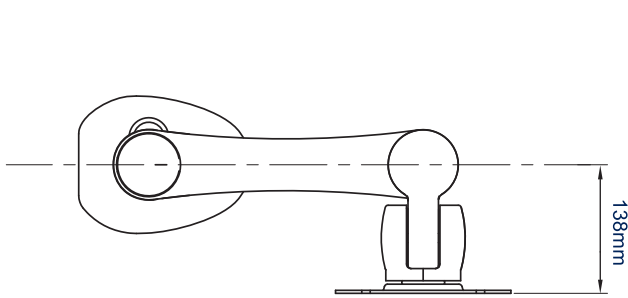

BT7372

TOP VIEW