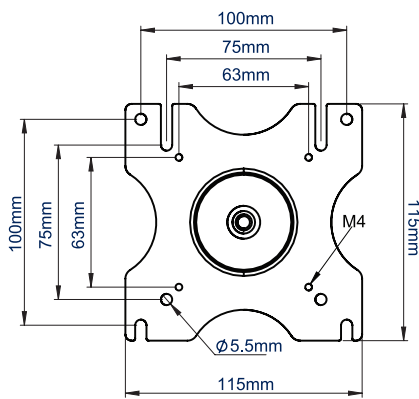

BT7372

TOP VIEW

GROMMET

INTERFACE

SIDE VIEW

FRONT VIEW

ORDERING INFORMATION

COLOUR	ORDER REF	EAN
Black	BT7372/B	5019318752162

RELATED PRODUCTS

PRODUCT CODE	NAME	DESCRIPTION
BT7383	Double Arm Full Motion Desk Mount	Designed for screens up to 28"
BT7373	Double Arm Premium Desk Mount	Designed for screens up to 28"
BT7374	Twin Flat Screen Desk Mount with Dual Articulated Arms	Designed for screens up to 28"
BT7384	Twin Screen Full Motion Desk Mount	Designed for 2 screens up to 28"

SS-V2-BT7372-230924