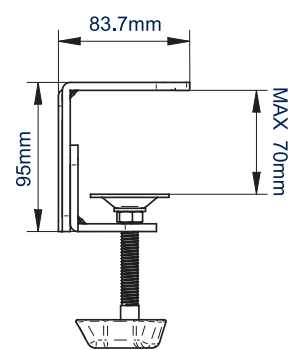

BT7372

TOP VIEW

GROMMET

DESK CLAMP

INTERFACE

SIDE VIEW

FRONT VIEW

ORDERING INFORMATION

COLOUR	ORDER REF	EAN
Black	BT7372/B	5019318752162

RELATED PRODUCTS

PRODUCT CODE	NAME	DESCRIPTION
BT7383	Double Arm Full Motion Desk Mount	Designed for screens up to 28"
BT7373	Double Arm Premium Desk Mount	Designed for screens up to 28"
BT7374	Twin Flat Screen Desk Mount with Dual Articulated Arms	Designed for screens up to 28"
BT7384	Twin Screen Full Motion Desk Mount	Designed for 2 screens up to 28"

SS-V2-BT7372-230924