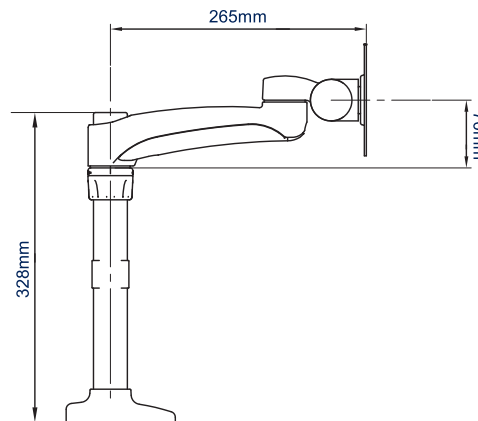

BT7372

TOP VIEW

GROMMET

INTERFACE

SIDE VIEW

FRONT VIEW

ORDERING INFORMATION

COLOUR	ORDER REF	EAN
Black	BT7372/B	5019318752162

RELATED PRODUCTS

PRODUCT CODE	NAME	DESCRIPTION
BT7383	Double Arm Full Motion Desk Mount	Designed for screens up to 28"
BT7373	Double Arm Premium Desk Mount	Designed for screens up to 28"
BT7374	Twin Flat Screen Desk Mount with Dual Articulated Arms	Designed for screens up to 28"
BT7384	Twin Screen Full Motion Desk Mount	Designed for 2 screens up to 28"

SS-V2-BT7372-230924