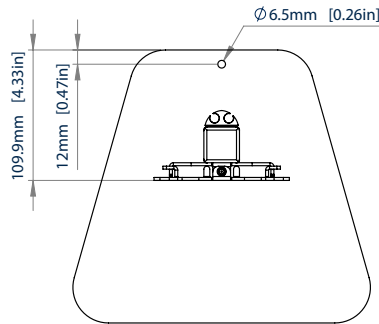

TOP VIEW

ORDERING INFORMATION

COLOR	ORDER REF	BARCODE
Black / Silver	BT7362/BS	5019318306945

RELATED PRODUCTS

PRODUCT CODE	NAME	DESCRIPTION
BT7372	Single Arm Premium Desk Mount	Designed for screens up to 28"
BT7373	Double Arm Premium Desk Mount	Designed for screens up to 28"
BT7384	Full Motion Twin Screen Desk Mount	Designed for screens up to 32"
BT7363	Desk Stand with Tilt	Designed for screens up to 32"

SS-V2-BT7362-250725