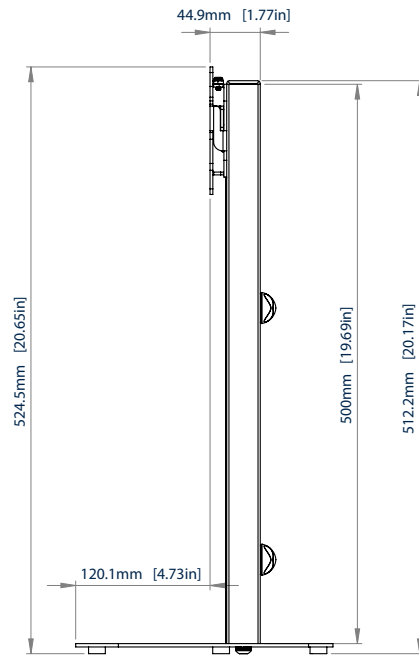

BT7362

SIDE VIEW

ORDERING INFORMATION

COLOR	ORDER REF	BARCODE
Black / Silver	BT7362/BS	5019318306945

RELATED PRODUCTS

PRODUCT CODE	NAME	DESCRIPTION
BT7372	Single Arm Premium Desk Mount	Designed for screens up to 28"
BT7373	Double Arm Premium Desk Mount	Designed for screens up to 28"
BT7384	Full Motion Twin Screen Desk Mount	Designed for screens up to 32"
BT7363	Desk Stand with Tilt	Designed for screens up to 32"

SS-V2-BT7362-250725