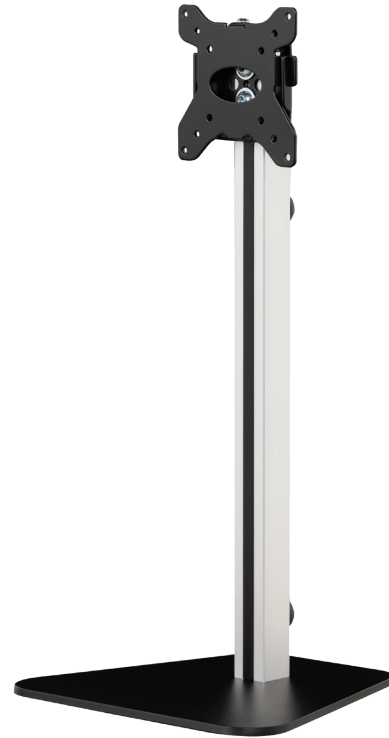

BT7362

DESK STAND

The BT7362 desk stand is suitable for use with screens up to 32" and a max weight of 20lbs. The stand can easily be placed on a desk and the integrated cable management ensures a neat and tidy installation. The stand also features rubber feet that help to protect the desk from unwanted scratches or marks.

SPECIFICATIONS

Recommended screen size	up to 32"
Max load	20lbs
VESA® compatibility	50 x 50 up to 100 x 100
Dimensions	W : 10" H : 20" D : 9"
Base thickness	0.1"
Color (base / mount)	Black
Color (column)	Silver

FEATURES

- 1 Rubber feet protect the desk from marks and scratches
 - 2 Integrated cable management for a neat and tidy installation
 - 3 Security locking screw helps prevent unauthorized removal of the screen
 - 4 Screen can be mounted in portrait or landscape up to VESA 100 x 100
- Screen mount can be positioned at any height on a column
 - Freestanding, ideal for hot-desking or working from home
 - High-end aesthetic quality
 - Simple 'hook-on' installation

RECOMMENDED MAX SCREEN	MAX LOAD	MAX VESA	
32" 81cm	20lbs	100 x 100	

BT7362

FRONT VIEW

SIDE VIEW

TOP VIEW

ORDERING INFORMATION

COLOR	ORDER REF	BARCODE
Black / Silver	BT7362/BS	5019318306945

RELATED PRODUCTS