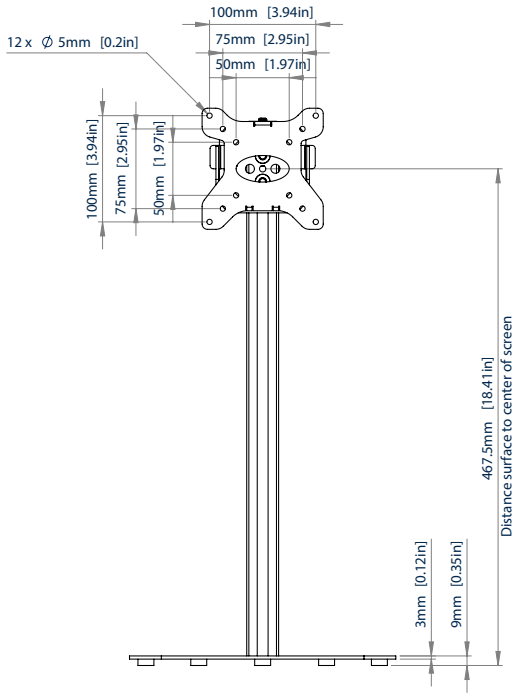

BT7362

FRONT VIEW