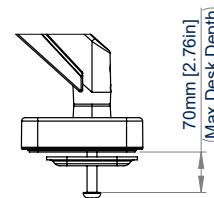

GROMMET CLAMP