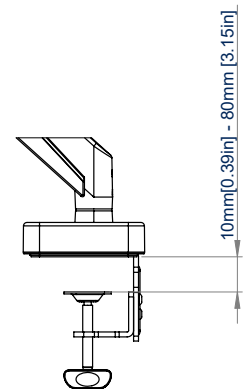

FRONT VIEW

DESK CLAMP

ORDERING INFORMATION

COLOUR	ORDER REF	EAN
Black	BT7355/B	5019318309141

RELATED PRODUCTS

PRODUCT CODE	NAME	DESCRIPTION
BT7351	Full Motion Desk Mount with Tilt & Swivel	Designed for one screen up to 32"
BT7352	Full Motion Twin Screen Desk Mount with Tilt & Swivel	Designed for two screens up to 32"
BT7353	Full Motion Triple Screen Desk Mount with Tilt & Swivel	Designed for three screens up to 32"
BT7356	Heavy Duty Full Motion Wall Mount	Designed for screens up to 55"

SS-V1-BT7355-280325