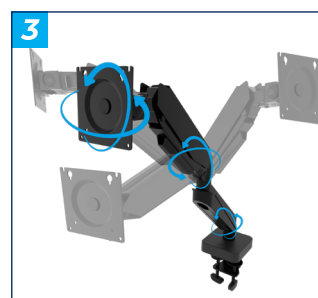

HEAVY DUTY FULL MOTION DESK MOUNT WITH TILT & SWIVEL

Part of **B-Tech's Flex** range of monitor mounting solutions, the **BT7355 Flex Titan** is a full-motion desk mount with tilt and swivel functionality, ideal for mounting larger desktop monitors up to 49" including widescreen and curved displays. The arm features gas spring height adjustment, three swivel points and tilt adjustment, making it easy to position the screen as needed. This mount can be securely attached to the rear or side of a desk, or installed through a grommet hole for versatile placement options. The BT7355 also includes integrated cable management and comes with all necessary mounting hardware, ensuring a quick and straightforward installation.

SPECIFICATIONS

Recommended screen size	up to 49"
Max load	2kg - 20kg
VESA® fixings	75 x 75 and 100 x 100
Height adjustment (from desktop)	160mm - 469mm
Tilt	+ 5° / - 55°
Swivel (arm / desk)	360° / 180°
Rotation	360°

FEATURES

- 1 Ideal for mounting large curved or widescreen monitors
 - 2 Supplied with both desk and grommet clamps
 - 3 Full motion design for easy tilt, swivel & height adjustment
 - 4 Integrated cable management
- Gas spring arm for height adjustment of display
 - Simple 'hook-on' installation with all mounting hardware included
 - **100% plastic free packaging**

RECOMMENDED MAX SCREEN	MAX LOAD	MAX VESA	HEIGHT ADJUSTMENT	TILT	SWIVEL	ROTATION	PLASTIC FREE PACKAGING	QR CODE
49" / 124cm	20kg	100 x 100	[Icon: Height adjustment]	+55° / -5°	360°	360°	[Icon: Plastic free packaging]	[QR Code]