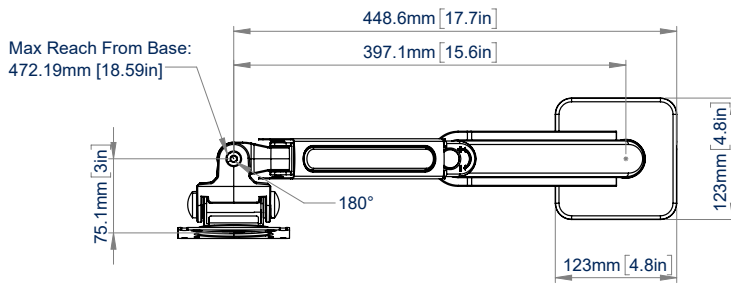

TOP VIEW

GROMMET CLAMP