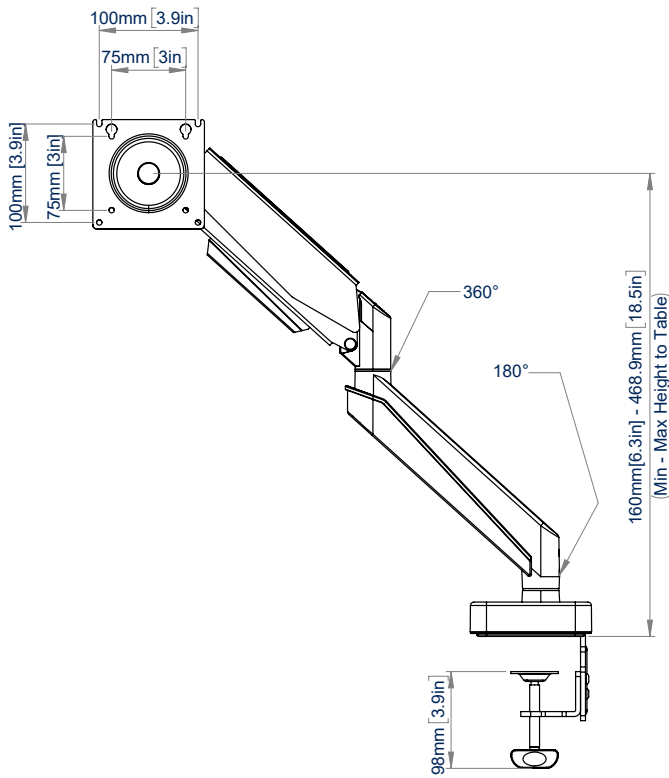

SIDE VIEW

TOP VIEW

GROMMET CLAMP

ORDERING INFORMATION

COLOUR	ORDER REF	EAN
Black	BT7355/B	5019318309141

RELATED PRODUCTS

PRODUCT CODE	NAME	DESCRIPTION
BT7351	Full Motion Desk Mount with Tilt & Swivel	Designed for one screen up to 32"
BT7352	Full Motion Twin Screen Desk Mount with Tilt & Swivel	Designed for two screens up to 32"
BT7353	Full Motion Triple Screen Desk Mount with Tilt & Swivel	Designed for three screens up to 32"
BT7356	Heavy Duty Full Motion Wall Mount	Designed for screens up to 55"

SS-V1-BT7355-280325