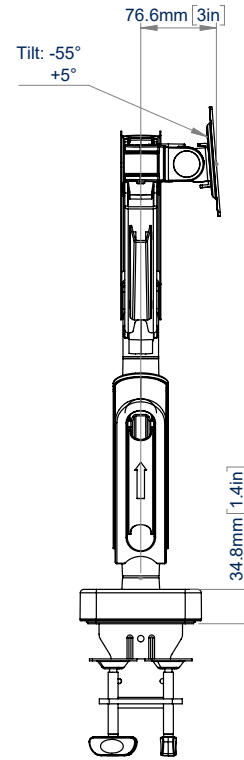

SIDE VIEW

TOP VIEW

GROMMET CLAMP

ORDERING INFORMATION

COLOUR	ORDER REF	EAN
Black	BT7355/B	5019318309141

RELATED PRODUCTS

PRODUCT CODE	NAME	DESCRIPTION
BT7351	Full Motion Desk Mount with Tilt & Swivel	Designed for one screen up to 32"
BT7352	Full Motion Twin Screen Desk Mount with Tilt & Swivel	Designed for two screens up to 32"
BT7353	Full Motion Triple Screen Desk Mount with Tilt & Swivel	Designed for three screens up to 32"
BT7356	Heavy Duty Full Motion Wall Mount	Designed for screens up to 55"

SS-V1-BT7355-280325