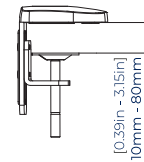

BT7353

INTERFACE PLATE

DESK CLAMP

ORDERING INFORMATION

COLOR	ORDER REF	EANBARCODE
Black	BT7353/B	5019318309021

RELATED PRODUCTS

PRODUCT CODE	NAME	DESCRIPTION
BT7351	Full Motion Desk Mount with Tilt & Swivel	Designed for a single screen up to 32"
BT7352	Full Motion Twin Screen Desk Mount with Tilt & Swivel	Designed for two screens up to 32"
BT7373	Double Arm Premium Desk Mount	Designed for a single screen up to 28"
BT7372	Single Arm Premium Desk Mount	Designed for a single screen up to 28"