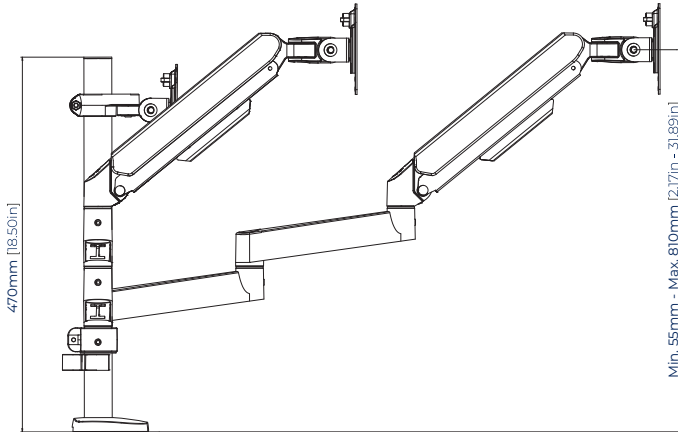

BT7353

SIDE VIEW

INTERFACE PLATE

ORDERING INFORMATION

COLOR	ORDER REF	EANBARCODE
Black	BT7353/B	5019318309021

RELATED PRODUCTS

PRODUCT CODE	NAME	DESCRIPTION
BT7351	Full Motion Desk Mount with Tilt & Swivel	Designed for a single screen up to 32"
BT7352	Full Motion Twin Screen Desk Mount with Tilt & Swivel	Designed for two screens up to 32"
BT7373	Double Arm Premium Desk Mount	Designed for a single screen up to 28"
BT7372	Single Arm Premium Desk Mount	Designed for a single screen up to 28"