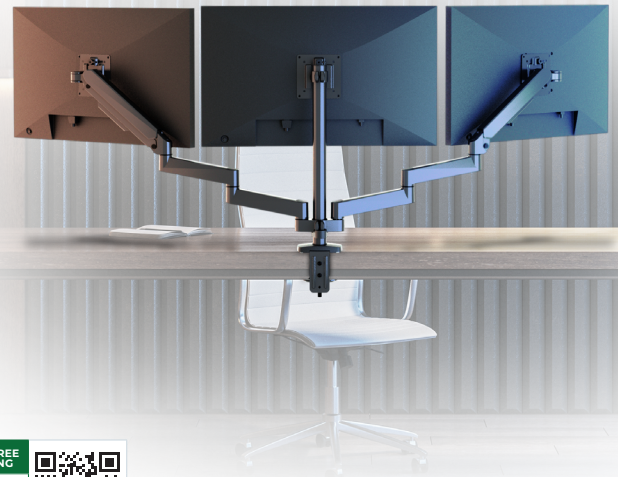

FULL MOTION TRIPLE SCREEN DESK MOUNT WITH TILT & SWIVEL

Part of **B-Tech's Flex** range of desk mounting solutions, the **BT7353 Flex Trio** is a full-motion, tool-less desk mount designed to support three screens side-by-side. Each arm features three swivel points, along with height and tilt adjustment, allowing effortless positioning of the screen heights as required. The mount offers versatile installation options, including secure fixing to the rear or side of a desk or through a grommet hole. Additionally, the BT7353 incorporates integrated cable management and includes all required mounting hardware, ensuring a quick and simple installation.

SPECIFICATIONS

Recommended screen size	up to 32"
Max load	20lbs per screen
VESA® fixings	75 x 75 and 100 x 100
Height adjustment	2" up to 32" from the desk
Tilt	+/- 60°
Swivel	360°
Screen rotation	360°

FEATURES

- 1** Designed to mount three screens side-by-side
 - 2** Supplied with both desk and grommet clamps
 - 3** Full motion adjustment with easy tilt, swivel and height adjustment
 - 4** Quick-release switch on each interface plate for simple tool-less screen removal
- Optional adjustment of arm and tilt tension to support screens weights up to 20lbs per screen
 - Integrated cable management throughout each arm
 - Simple 'hook-on' installation with all mounting hardware included
 - **100% plastic free packaging**

RECOMMENDED MAX SCREEN	MAX LOAD	MAX VESA	HEIGHT ADJUSTMENT	TILT	SWIVEL	ROTATION	PLASTIC FREE PACKAGING	QR CODE
32" 81cm	20lbs per screen	100 x 100	↑ ↓	60° 60°	360°	180°		

BT7353

TOP VIEW

SIDE VIEW

INTERFACE PLATE