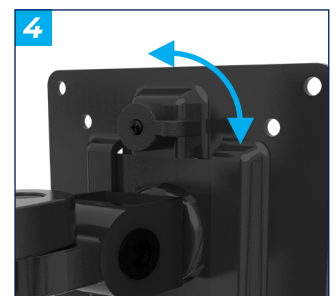

FULL MOTION TRIPLE SCREEN DESK MOUNT WITH TILT & SWIVEL

Part of **B-Tech's Flex** range of desk mounting solutions, the **BT7353 Flex Trio** is a full-motion, tool-less desk mount designed to support three screens side-by-side. Each arm features three swivel points, along with height and tilt adjustment, allowing effortless positioning of the screen heights as required. The mount offers versatile installation options, including secure fixing to the rear or side of a desk or through a grommet hole. Additionally, the BT7353 incorporates integrated cable management and includes all required mounting hardware, ensuring a quick and simple installation.

SPECIFICATIONS

Recommended screen size	up to 32"
Max load	20lbs per screen
VESA® fixings	75 x 75 and 100 x 100
Height adjustment	2" up to 32" from the desk
Tilt	+/- 60°
Swivel	360°
Screen rotation	360°

FEATURES

- 1** Designed to mount three screens side-by-side
 - 2** Supplied with both desk and grommet clamps
 - 3** Full motion adjustment with easy tilt, swivel and height adjustment
 - 4** Quick-release switch on each interface plate for simple tool-less screen removal
- Optional adjustment of arm and tilt tension to support screens weights up to 20lbs per screen
 - Integrated cable management throughout each arm
 - Simple 'hook-on' installation with all mounting hardware included
 - **100% plastic free packaging**

RECOMMENDED MAX SCREEN	MAX LOAD	MAX VESA	HEIGHT ADJUSTMENT	TILT	SWIVEL	ROTATION	PLASTIC FREE PACKAGING	QR CODE
32" 81cm	20lbs per screen	100 x 100	↑ ↓	60° 60°	360°	180°		

BT7353

TOP VIEW

SIDE VIEW

INTERFACE PLATE