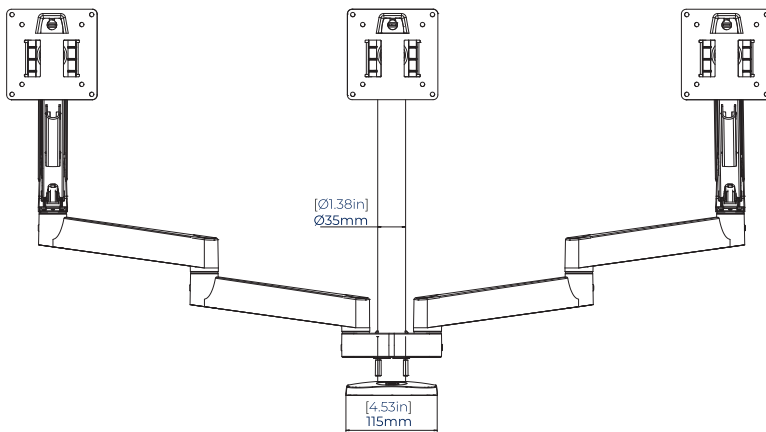

FRONT VIEW

ORDERING INFORMATION

COLOR	ORDER REF	EANBARCODE
Black	BT7353/B	5019318309021

RELATED PRODUCTS

PRODUCT CODE	NAME	DESCRIPTION
BT7351	Full Motion Desk Mount with Tilt & Swivel	Designed for a single screen up to 32"
BT7352	Full Motion Twin Screen Desk Mount with Tilt & Swivel	Designed for two screens up to 32"
BT7373	Double Arm Premium Desk Mount	Designed for a single screen up to 28"
BT7372	Single Arm Premium Desk Mount	Designed for a single screen up to 28"