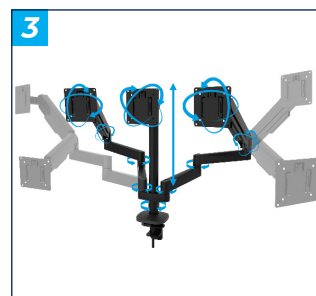

FULL MOTION TRIPLE SCREEN DESK MOUNT WITH TILT & SWIVEL

Part of **B-Tech's Flex** range of desk mounting solutions, the **BT7353 Flex Trio** is a full-motion, tool-less desk mount designed to support three screens side-by-side. Each arm features three swivel points, along with height and tilt adjustment, allowing effortless positioning of the screen heights as required. The mount offers versatile installation options, including secure fixing to the rear or side of a desk or through a grommet hole. Additionally, the BT7353 incorporates integrated cable management and includes all required mounting hardware, ensuring a quick and simple installation.

SPECIFICATIONS

Recommended screen size	up to 32"
Max load	20lbs per screen
VESA® fixings	75 x 75 and 100 x 100
Height adjustment	2" up to 32" from the desk
Tilt	+/- 60°
Swivel	360°
Screen rotation	360°

FEATURES

- 1** Designed to mount three screens side-by-side
 - 2** Supplied with both desk and grommet clamps
 - 3** Full motion adjustment with easy tilt, swivel and height adjustment
 - 4** Quick-release switch on each interface plate for simple tool-less screen removal
- Optional adjustment of arm and tilt tension to support screens weights up to 20lbs per screen
 - Integrated cable management throughout each arm
 - Simple 'hook-on' installation with all mounting hardware included
 - **100% plastic free packaging**

RECOMMENDED MAX SCREEN	MAX LOAD	MAX VESA	HEIGHT ADJUSTMENT	TILT	SWIVEL	ROTATION	PLASTIC FREE PACKAGING	QR CODE
32" 81cm	20lbs per screen	100 x 100	↑ ↓	60° 60°	360°	180°		

BT7353

TOP VIEW

SIDE VIEW

INTERFACE PLATE