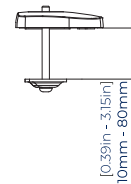

GROMMET CLAMP

ORDERING INFORMATION

COLOR	ORDER REF	EANBARCODE
Black	BT7353/B	5019318309021

RELATED PRODUCTS

PRODUCT CODE	NAME	DESCRIPTION
BT7351	Full Motion Desk Mount with Tilt & Swivel	Designed for a single screen up to 32"
BT7352	Full Motion Twin Screen Desk Mount with Tilt & Swivel	Designed for two screens up to 32"
BT7373	Double Arm Premium Desk Mount	Designed for a single screen up to 28"
BT7372	Single Arm Premium Desk Mount	Designed for a single screen up to 28"