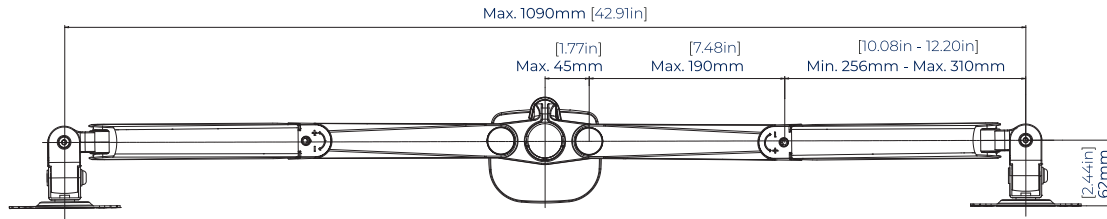

TOP VIEW

FRONT VIEW

DESK CLAMP

ORDERING INFORMATION

COLOR	ORDER REF	BARCODE
Black	BT7352/B	5019318309014

RELATED PRODUCTS

PRODUCT CODE	NAME	DESCRIPTION
BT7351	Full Motion Desk Mount with Tilt & Swivel	Designed for a single screen up to 32"
BT7353	Full Motion Triple Screen Desk Mount with Tilt & Swivel	Designed for three screens up to 32"
BT7373	Double Arm Premium Desk Mount	Designed for a single screen up to 28"
BT7372	Single Arm Premium Desk Mount	Designed for a single screen up to 28"