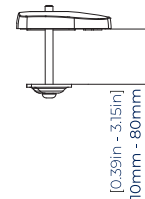

GROMMET CLAMP

ORDERING INFORMATION

COLOR	ORDER REF	BARCODE
Black	BT7352/B	5019318309014

RELATED PRODUCTS

PRODUCT CODE	NAME	DESCRIPTION
BT7351	Full Motion Desk Mount with Tilt & Swivel	Designed for a single screen up to 32"
BT7353	Full Motion Triple Screen Desk Mount with Tilt & Swivel	Designed for three screens up to 32"
BT7373	Double Arm Premium Desk Mount	Designed for a single screen up to 28"
BT7372	Single Arm Premium Desk Mount	Designed for a single screen up to 28"