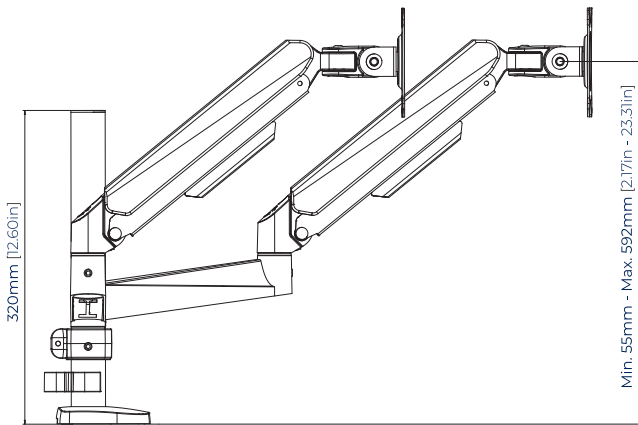

SIDE VIEW

FRONT VIEW

DESK CLAMP

ORDERING INFORMATION

COLOR	ORDER REF	BARCODE
Black	BT7352/B	5019318309014

RELATED PRODUCTS

PRODUCT CODE	NAME	DESCRIPTION
BT7351	Full Motion Desk Mount with Tilt & Swivel	Designed for a single screen up to 32"
BT7353	Full Motion Triple Screen Desk Mount with Tilt & Swivel	Designed for three screens up to 32"
BT7373	Double Arm Premium Desk Mount	Designed for a single screen up to 28"
BT7372	Single Arm Premium Desk Mount	Designed for a single screen up to 28"