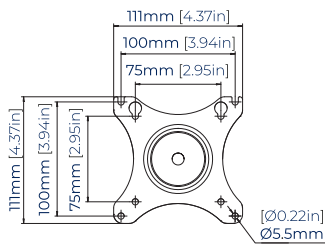

INTERFACE PLATE

DESK CLAMP

ORDERING INFORMATION

COLOR	ORDER REF	BARCODE
Black	BT7352/B	5019318309014

RELATED PRODUCTS

PRODUCT CODE	NAME	DESCRIPTION
BT7351	Full Motion Desk Mount with Tilt & Swivel	Designed for a single screen up to 32"
BT7353	Full Motion Triple Screen Desk Mount with Tilt & Swivel	Designed for three screens up to 32"
BT7373	Double Arm Premium Desk Mount	Designed for a single screen up to 28"
BT7372	Single Arm Premium Desk Mount	Designed for a single screen up to 28"