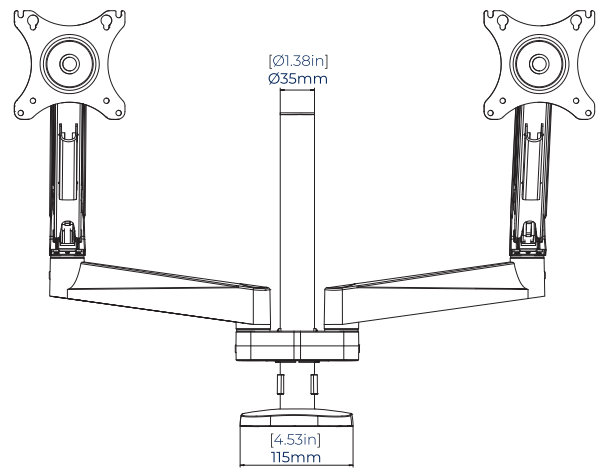

FRONT VIEW

DESK CLAMP

ORDERING INFORMATION

COLOR	ORDER REF	BARCODE
Black	BT7352/B	5019318309014

RELATED PRODUCTS

PRODUCT CODE	NAME	DESCRIPTION
BT7351	Full Motion Desk Mount with Tilt & Swivel	Designed for a single screen up to 32"
BT7353	Full Motion Triple Screen Desk Mount with Tilt & Swivel	Designed for three screens up to 32"
BT7373	Double Arm Premium Desk Mount	Designed for a single screen up to 28"
BT7372	Single Arm Premium Desk Mount	Designed for a single screen up to 28"