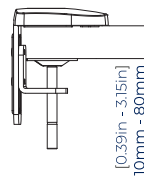

FRONT VIEW

DESK CLAMP

ORDERING INFORMATION

COLOR	ORDER REF	BARCODE
Black	BT7352/B	5019318309014

RELATED PRODUCTS

PRODUCT CODE	NAME	DESCRIPTION
BT7351	Full Motion Desk Mount with Tilt & Swivel	Designed for a single screen up to 32"
BT7353	Full Motion Triple Screen Desk Mount with Tilt & Swivel	Designed for three screens up to 32"
BT7373	Double Arm Premium Desk Mount	Designed for a single screen up to 28"
BT7372	Single Arm Premium Desk Mount	Designed for a single screen up to 28"