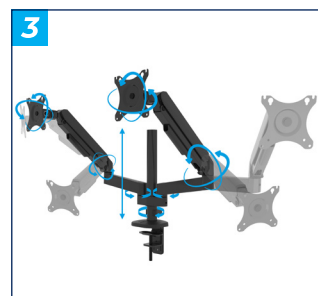

FULL MOTION TWIN SCREEN DESK MOUNT WITH TILT & SWIVEL

Part of **B-Tech's Flex** range of desk mounting solutions, the **BT7352 Flex Duo** is a full-motion, tool-less desk mount designed to support two screens side by side. Each arm features three swivel points, along with height and tilt adjustment, allowing effortless positioning of the screen heights as required. The mount offers versatile installation options, including secure fixing to the rear or side of a desk or through a grommet hole. Additionally, the BT7352 incorporates integrated cable management and includes all required mounting hardware, ensuring a quick and simple installation.

SPECIFICATIONS

Recommended screen size	up to 32"
Max load	20lbs per screen
VESA® fixings	75 x 75 and 100 x 100
Height adjustment	2" up to 23" from the desk
Tilt	+/- 60°
Swivel	360°
Screen rotation	360°

FEATURES

- 1** Designed to mount two screens side-by-side
 - 2** Supplied with both desk and grommet clamps
 - 3** Full motion adjustment with easy tilt, swivel and height adjustment
 - 4** Integrated cable management throughout each arm
- Optional adjustment of arm and tilt tension to support screens weights up to 20lbs per screen
 - Simple 'hook-on' installation with all mounting hardware included
 - **100% plastic free packaging**

RECOMMENDED MAX SCREEN	MAX LOAD	MAX VESA	HEIGHT ADJUSTMENT	TILT	SWIVEL	ROTATION	PLASTIC FREE PACKAGING
32" 81cm	20lbs per screen	100 x 100		60° 60°	360°	360°	

TOP VIEW

SIDE VIEW

FRONT VIEW

INTERFACE PLATE