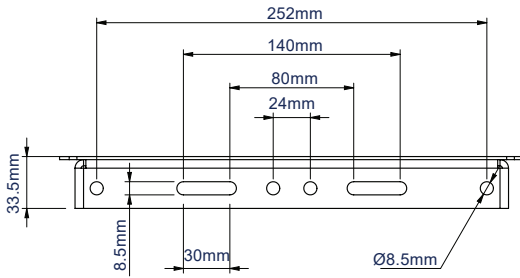

BT7033

BACK VIEW

SIDE VIEW

ORDERING INFORMATION

COLOR	ORDER REF	BARCODE
Black	BT7033/B	5019318759802

RELATED PRODUCTS

PRODUCT CODE	NAME	DESCRIPTION
BT7052	Ø2" Accessory Collar	Allows mounts and accessories to be fitted to Ø2" poles
BT5952	Ø1.5" Accessory Collar	Allows mounts and accessories to be fitted to Ø1.5" poles
BT7032	Large AV Accessory Shelf	Dimensions 19.7" x 15"
BT7863	Small AV Accessory Shelf	Dimensions 9.3" x 4.7"

SS-V2-BT7033-1.00725