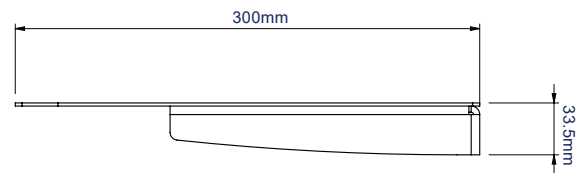

SIDE VIEW

ORDERING INFORMATION

COLOR	ORDER REF	BARCODE
Black	BT7033/B	5019318759802

RELATED PRODUCTS

PRODUCT CODE	NAME	DESCRIPTION
BT7052	Ø2" Accessory Collar	Allows mounts and accessories to be fitted to Ø2" poles
BT5952	Ø1.5" Accessory Collar	Allows mounts and accessories to be fitted to Ø1.5" poles
BT7032	Large AV Accessory Shelf	Dimensions 19.7" x 15"
BT7863	Small AV Accessory Shelf	Dimensions 9.3" x 4.7"

SS-V2-BT7033-1.00725