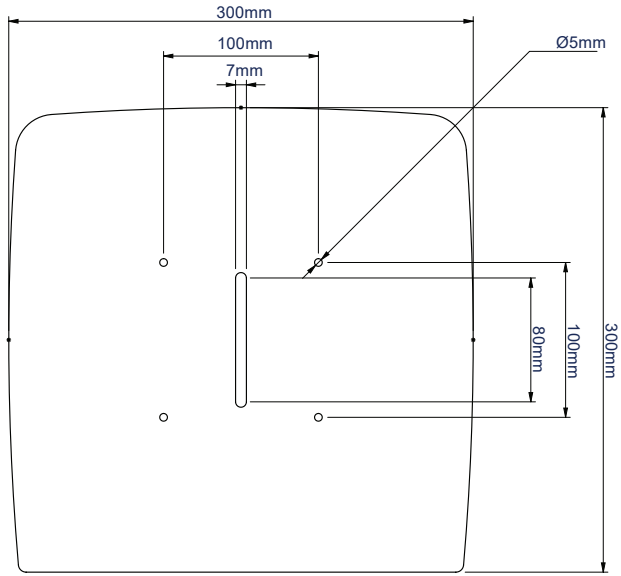

BT7033

TOP VIEW