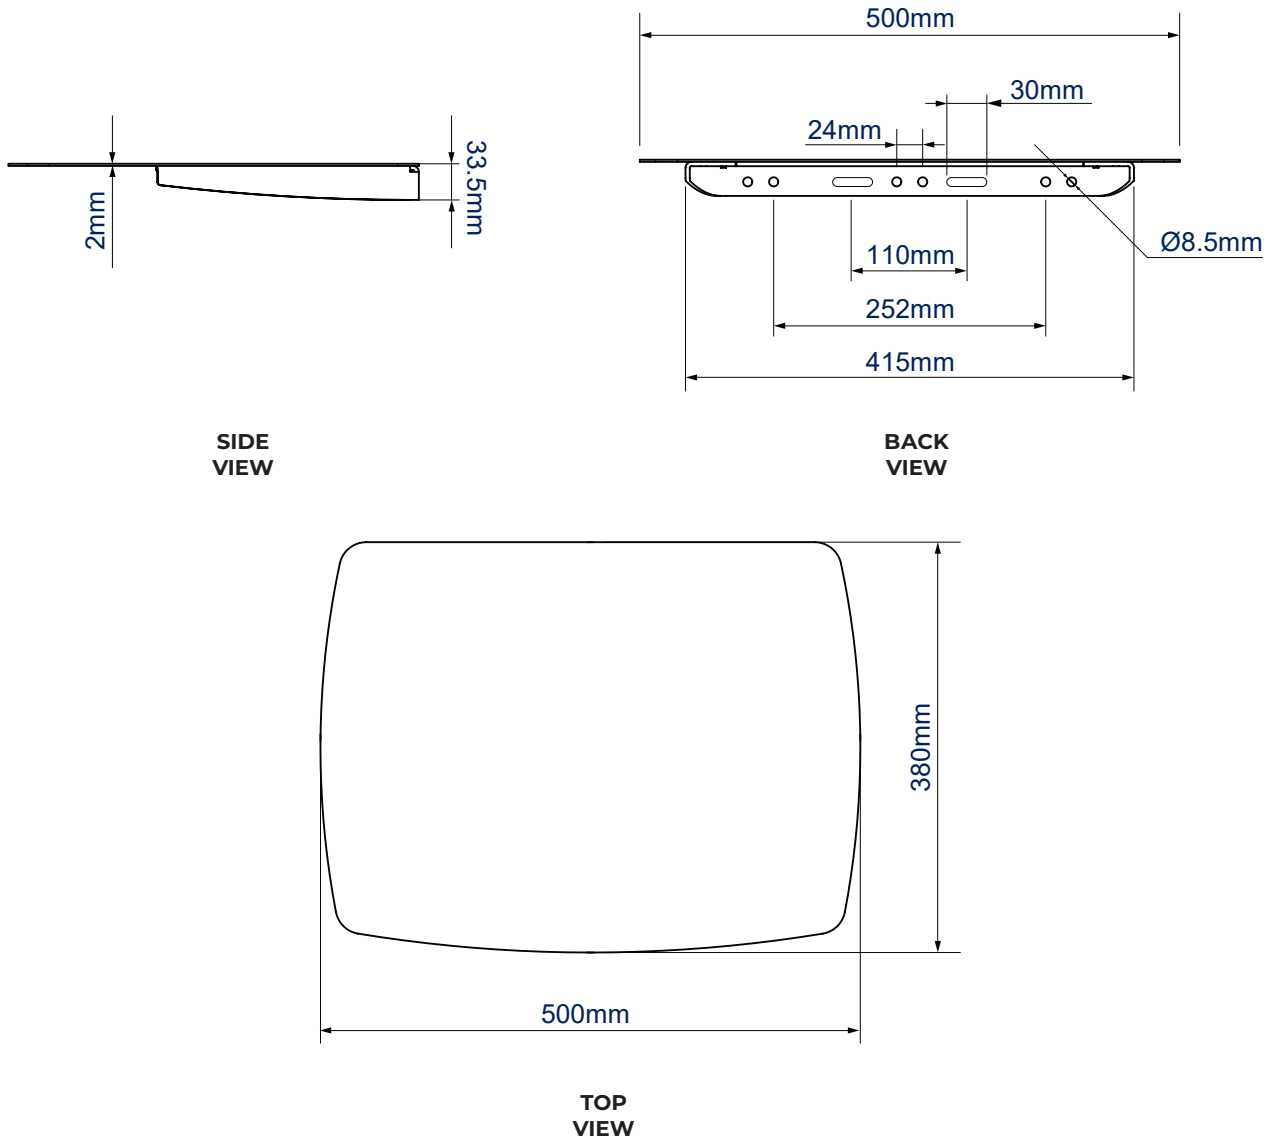

BT7032

ORDERING INFORMATION

COLOR	ORDER REF	BARCODE
Black	BT7032/B	5019318759413

RELATED PRODUCTS

PRODUCT CODE	NAME	DESCRIPTION
BT7052	Ø2" Accessory Collar	Single attachment
BT8390-SA	Adjustable Mounting Arm	Use adaptor to mount onto System X rails
BT7033	Accessory Shelf 11.8" x 11.8"	Ideal for use with B-Tech poles
BT7863	Video Conferencing Camera Shelf	Ideal for use with B-Tech poles

SS-V2-BT7032-1.007.25