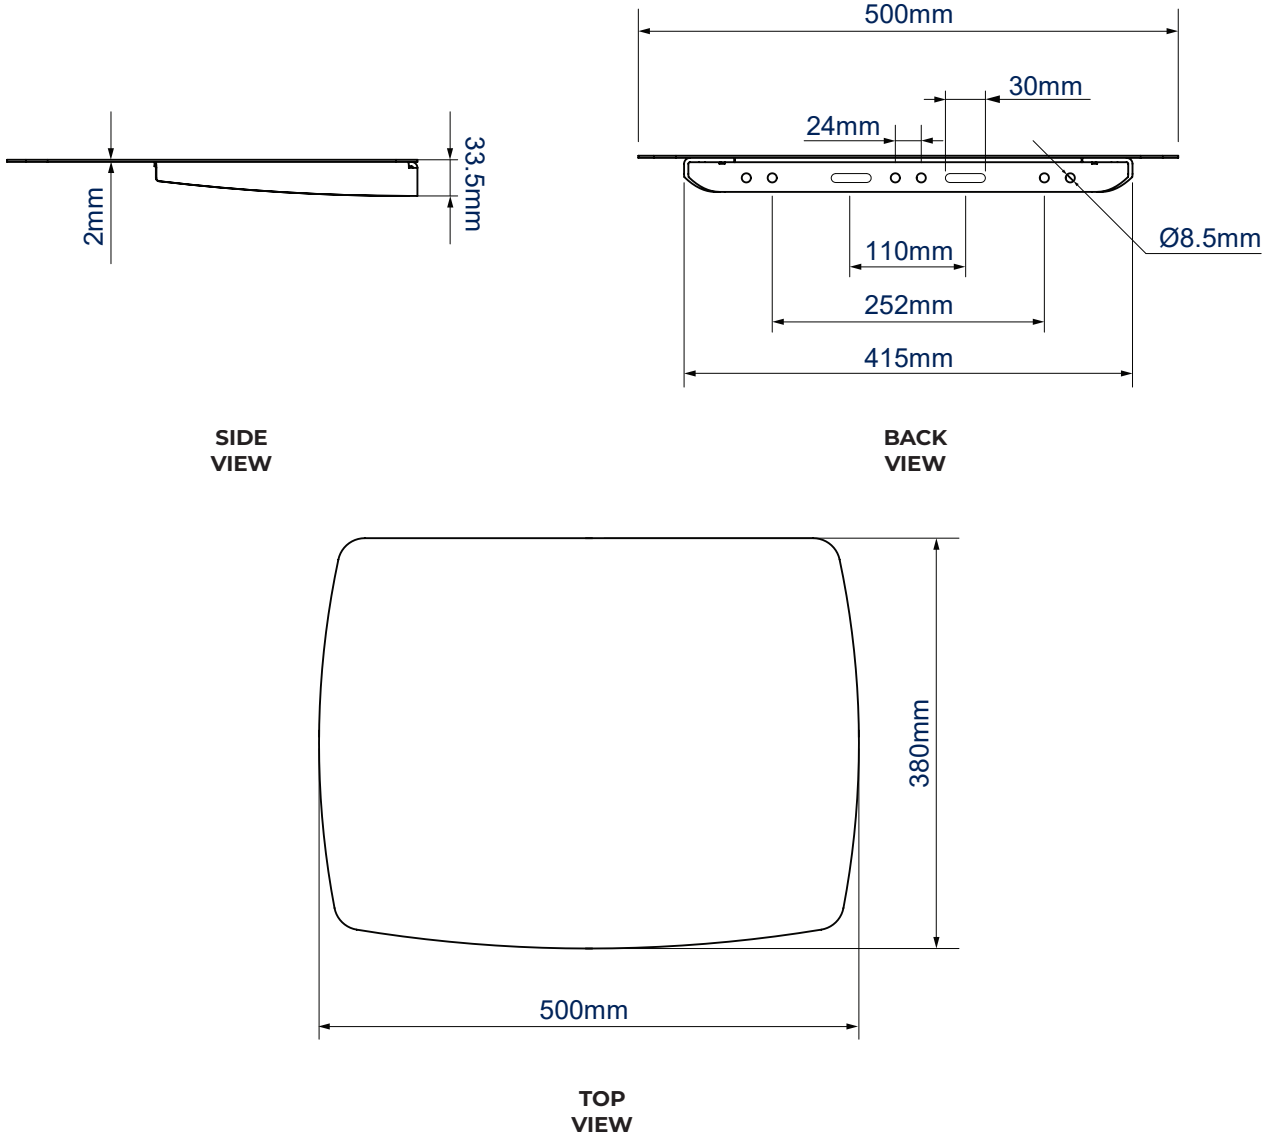

BT7032

ORDERING INFORMATION

COLOUR	ORDER REF	EAN
Black	BT7032/B	5019318759413

RELATED PRODUCTS

PRODUCT CODE	NAME	DESCRIPTION
BT7052	Ø50mm Accessory Collar	Single attachment
BT8390-SA	Adjustable Mounting Arm	Use adaptor to mount onto System X rails
BT7033	Accessory Shelf 300x300	Ideal for use with B-Tech poles
BT7863	Video Conferencing Camera Shelf	Ideal for use with B-Tech poles