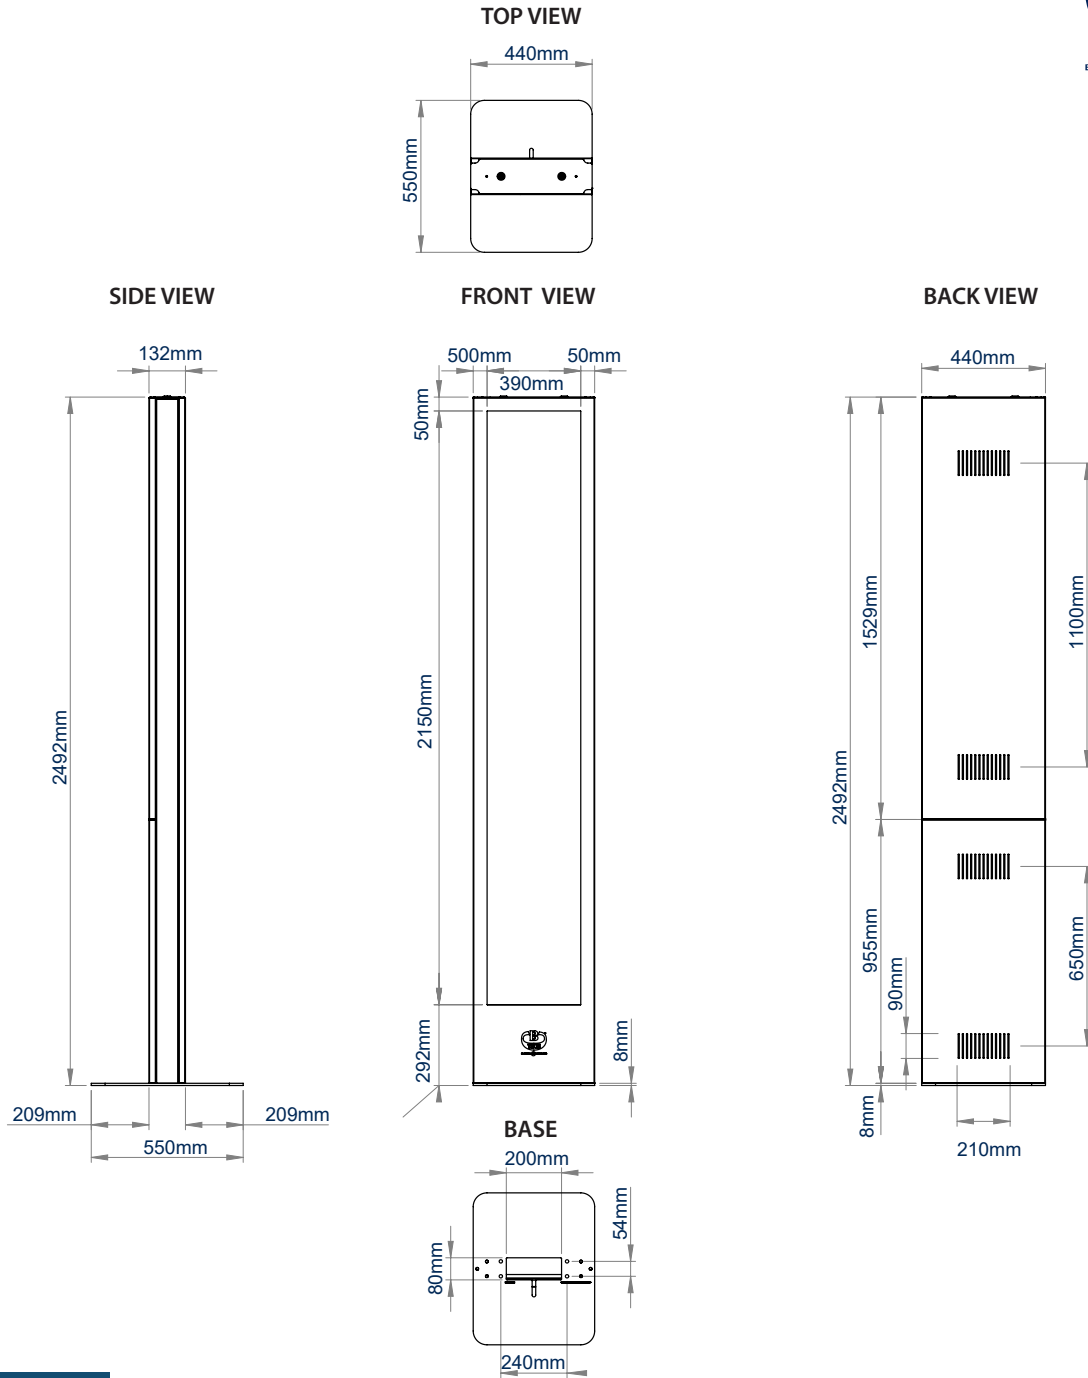

Vented panels for air flow management

Suitable for portrait mounting

Designed specifically for the 86" LG ultra-stretch display

Customisable branding

PACKING INFORMATION

COLOUR:	ORDER REF:	EAN CODE:
Black	BT7008/B	5019318304415
White	BT7008/W	5019318304422

ACCESSORIES AND RELATED PRODUCTS

BT7005	BT8321	BT9905	BT9906
Single Screen Portrait Digital Signage Kiosk for wayfinding and information points	Portrait Digital Signage Wall Mount for displays with fixings up to 600 x 400mm	Ultra-Stretch Signage Wall Mount for landscape mounting screens up to 50kg	Ultra-Stretch Signage Wall Mount for portrait mounting screens up to 50kg

SS-BT7008-011220