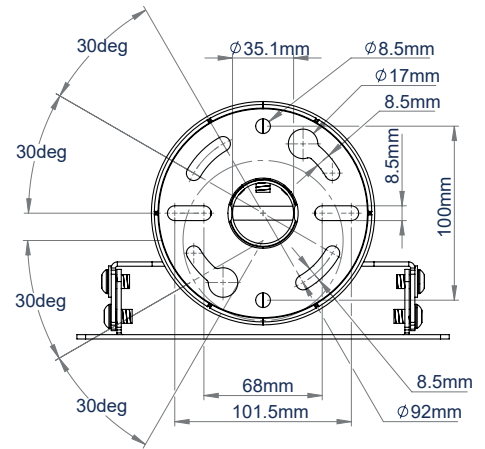

**CEILING MOUNT
TOP VIEW**

ORDERING INFORMATION

COLOUR	ORDER REF	EAN
White	BT5972-FD100W	5019318305054
White	BT5972-FD200W	5019318305061

RELATED PRODUCTS

PRODUCT CODE	NAME	DESCRIPTION
BT5970	Ceiling Mount	Designed for screens up to 28" / 20kg
BT5971	Ceiling Mount	Designed for screens up to 28" / 20kg
BT5963	CCTV Security Mount	Designed for a small / medium dome security camera & small tilted flat screen display
BT5964	CCTV Security Mount	Designed for a small / medium dome security camera & medium tilted flat screen display