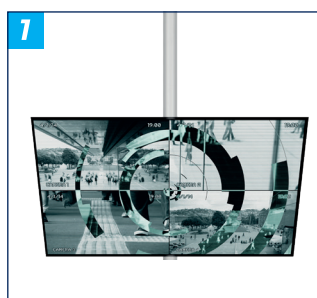

BT5972

FLAT SCREEN CEILING MOUNT WITH TILT FOR VESA® 200 SCREENS

The BT5972 is a flat screen ceiling mount with tilt adjustment, designed for screens up to 47" / 25kg. Available with a 1 or 2 metre ceiling drop, the BT5972 features integrated cable management allowing cables to run through the centre of the pole and out through either the top or side of the ceiling mount, ensuring finished installations are neat and tidy. For longer drops, the pole length can be extended with a joiner (BT5923) and additional poles (BT5935) from the System V Range, whilst accessories can be added with the use of additional Ø38mm accessory collars (BT5952) and compatible accessory mounts.

SPECIFICATIONS

Recommended screen size	up to 47"
Max. screen load	25kg
VESA® screen compatibility	up to 200 x 200
Tilt	+/-40°
BT5970-FD100 drop length	1019mm*
BT5970-FD200 drop length	2019mm*
Pole diameter	Ø38mm
Colour	White

FEATURES

- 1 Mounts a medium size flat screen to the ceiling
 - 2 Integrated cable management through the top or side of the mount
 - 3 Grub screws to micro-adjust the pole to ensure a perfectly angled drop
 - 4 Easy tilt adjustment of screen
- Available in a choice of two different drop lengths
 - Safety bolts ensure pole and mount are securely joined

RECOMMENDED MAX SCREEN	MAX LOAD	MAX VESA	TILT	
47" 120cm	25kg	200 x 200	40° 40°	

*(to the centre of the mount)

BT5972

**BT5972-FD100
FRONT VIEW**

(WITHOUT INCLUDED VESA 200 ADAPTORS)

**BT5972-FD100
SIDE VIEW**