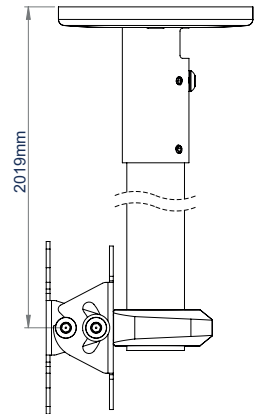

**BT5972-FD200
SIDE VIEW**

(WITHOUT INCLUDED VESA 200 ADAPTORS)