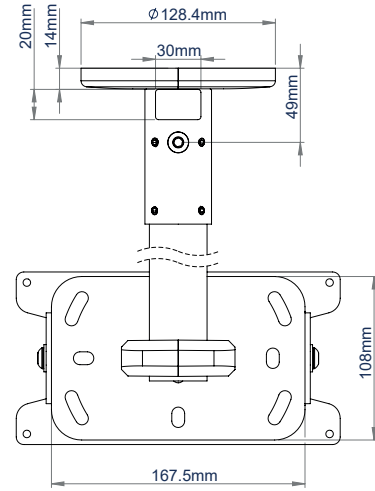

REAR VIEW

(WITHOUT INCLUDED VESA 200 ADAPTORS)