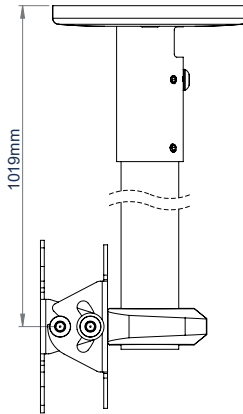

**BT5972-FD100
SIDE VIEW**