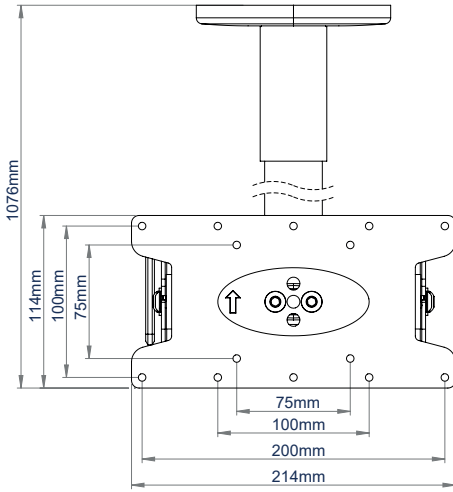

BT5972

**BT5972-FD100
FRONT VIEW**

(WITHOUT INCLUDED VESA 200 ADAPTORS)