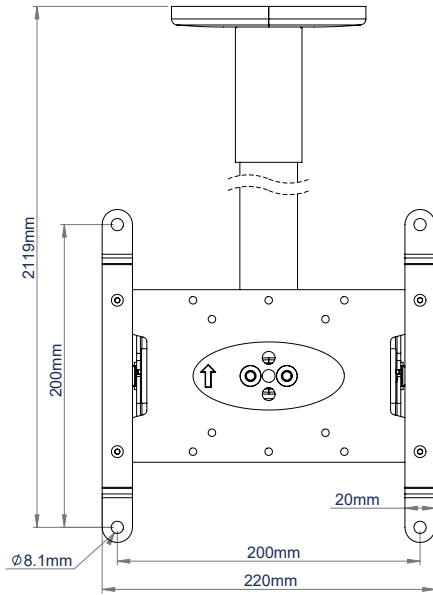

**BT5972-FD200
FRONT VIEW**

(WITH INCLUDED VESA 200 ADAPTORS)