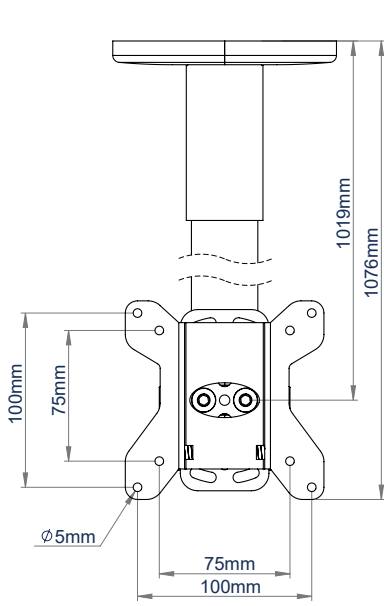

BT5971

**BT5971-FD100
FRONT VIEW**