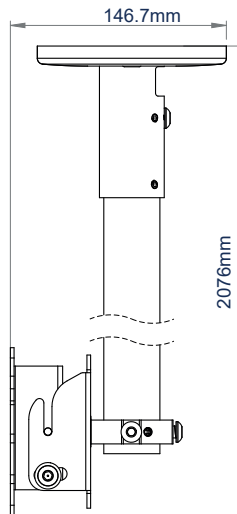

**BT5971-FD100
SIDE VIEW**

**BT5971-FD200
SIDE VIEW**