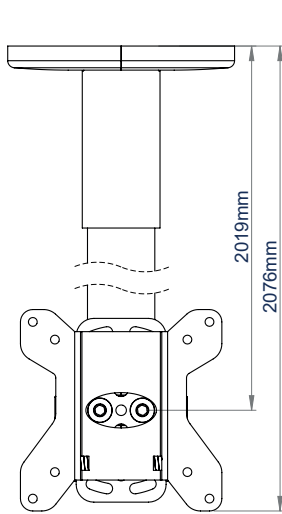

**BT5971-FD200
FRONT VIEW**