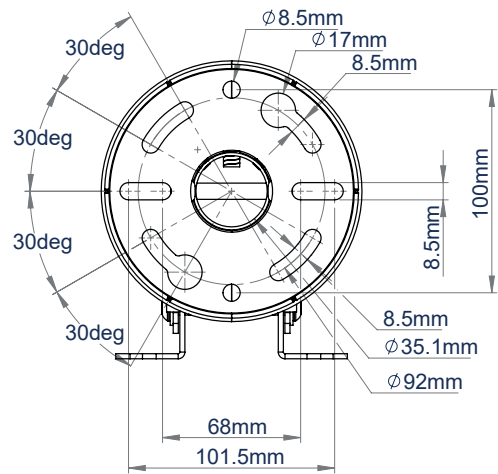

**CEILING MOUNT
TOP VIEW**

ORDERING INFORMATION

COLOUR	ORDER REF	EAN
White	BT5971-FD100W	5019318305030
White	BT5971-FD200W	5019318305047

RELATED PRODUCTS

PRODUCT CODE	NAME	DESCRIPTION
BT5970	Ceiling Mount	Designed for screens up to 28" / 20kg
BT5972	Ceiling Mount	Designed for screens up to 47" / 25kg
BT5963	CCTV Security Mount	Designed for a small / medium dome security camera & small tilted flat screen display
BT5964	CCTV Security Mount	Designed for a small / medium dome security camera & medium tilted flat screen display