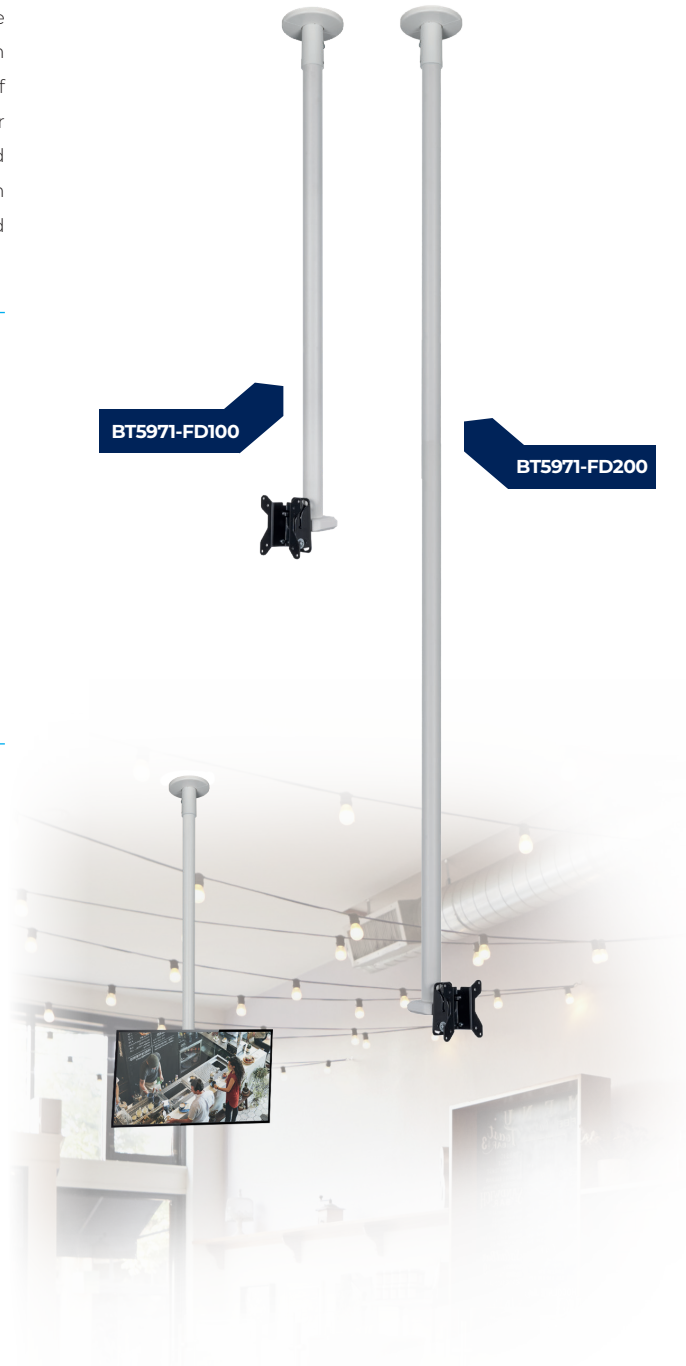

## FLAT SCREEN CEILING MOUNT WITH TILT FOR VESA® 100 SCREENS

The BT5971 is a flat screen ceiling mount with tilt adjustment, designed for screens up to 28" / 20kg. Available with a 1 or 2 metre ceiling drop, the BT5971 features integrated cable management allowing cables to run through the centre of the pole and out through either the top or side of the ceiling mount, ensuring finished installations are neat and tidy. For longer drops, the pole length can be extended with a joiner (BT5923) and additional poles (BT5935) from the System V Range, whilst accessories can be added with the use of additional Ø38mm accessory collars (BT5952) and compatible accessory mounts.

### SPECIFICATIONS

Recommended screen size	up to <b>28"</b>
Max. screen load	<b>20kg</b>
VESA® screen compatibility	up to <b>100 x 100</b>
Tilt	<b>+17° / -10°</b>
BT5970-FD100 drop length	<b>1019mm*</b>
BT5970-FD200 drop length	<b>2019mm*</b>
Pole diameter	<b>Ø38mm</b>
Colour	<b>White</b>

### FEATURES

- 1 Mounts a small flat screen to the ceiling
  - 2 Integrated cable management through the top or side of the mount
  - 3 Grub screws to micro-adjust the pole to ensure a perfectly angled drop
  - 4 Easy tilt adjustment of screen
- Available in a choice of two different drop lengths
  - Safety bolts ensure pole and mount are securely joined

RECOMMENDED MAX SCREEN	MAX LOAD	MAX VESA	TILT	QR CODE
28" 71cm	20kg	100 x 100	10° 17°	

\*(to the centre of the mount)