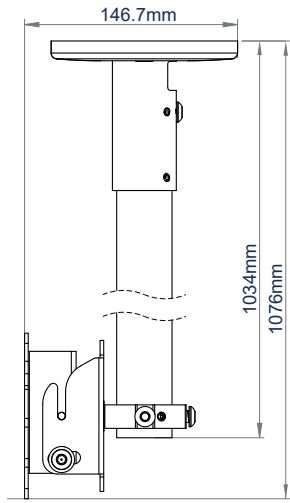

BT5971

REAR VIEW

ORDERING INFORMATION

COLOUR	ORDER REF	EAN
White	BT5971-FD100W	5019318305030
White	BT5971-FD200W	5019318305047

RELATED PRODUCTS

PRODUCT CODE	NAME	DESCRIPTION
BT5970	Ceiling Mount	Designed for screens up to 28" / 20kg
BT5972	Ceiling Mount	Designed for screens up to 47" / 25kg
BT5963	CCTV Security Mount	Designed for a small / medium dome security camera & small tilted flat screen display
BT5964	CCTV Security Mount	Designed for a small / medium dome security camera & medium tilted flat screen display