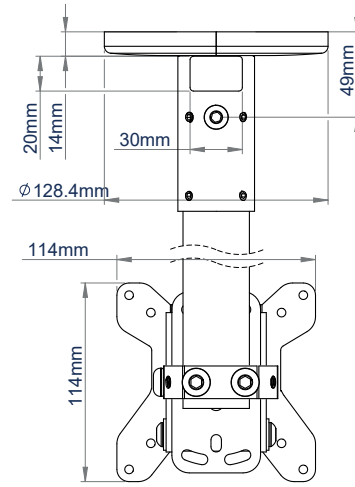

BT5971

REAR VIEW

ORDERING INFORMATION

COLOUR	ORDER REF	EAN
White	BT5971-FD100W	5019318305030
White	BT5971-FD200W	5019318305047

RELATED PRODUCTS

PRODUCT CODE	NAME	DESCRIPTION
BT5970	Ceiling Mount	Designed for screens up to 28" / 20kg
BT5972	Ceiling Mount	Designed for screens up to 47" / 25kg
BT5963	CCTV Security Mount	Designed for a small / medium dome security camera & small tilted flat screen display
BT5964	CCTV Security Mount	Designed for a small / medium dome security camera & medium tilted flat screen display