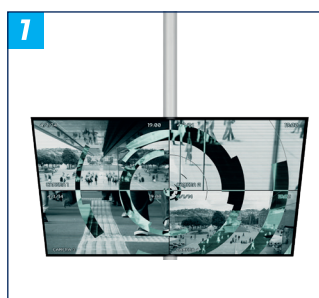

## FLAT SCREEN CEILING MOUNT WITH TILT FOR VESA® 100 SCREENS

The BT5971 is a flat screen ceiling mount with tilt adjustment, designed for screens up to 28" / 20kg. Available with a 1 or 2 metre ceiling drop, the BT5971 features integrated cable management allowing cables to run through the centre of the pole and out through either the top or side of the ceiling mount, ensuring finished installations are neat and tidy. For longer drops, the pole length can be extended with a joiner (BT5923) and additional poles (BT5935) from the System V Range, whilst accessories can be added with the use of additional Ø38mm accessory collars (BT5952) and compatible accessory mounts.

### SPECIFICATIONS

Recommended screen size	up to <b>28"</b>
Max. screen load	<b>20kg</b>
VESA® screen compatibility	up to <b>100 x 100</b>
Tilt	<b>+17° / -10°</b>
BT5970-FD100 drop length	<b>1019mm*</b>
BT5970-FD200 drop length	<b>2019mm*</b>
Pole diameter	<b>Ø38mm</b>
Colour	<b>White</b>

### FEATURES

- 1 Mounts a small flat screen to the ceiling
  - 2 Integrated cable management through the top or side of the mount
  - 3 Grub screws to micro-adjust the pole to ensure a perfectly angled drop
  - 4 Easy tilt adjustment of screen
- Available in a choice of two different drop lengths
  - Safety bolts ensure pole and mount are securely joined

RECOMMENDED MAX SCREEN	MAX LOAD	MAX VESA	TILT	QR CODE
28" 71cm	20kg	100 x 100	10° 17°	

\*(to the centre of the mount)