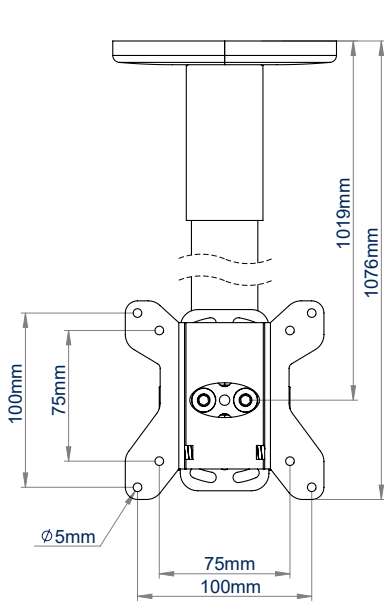

BT5971

**BT5971-FD100
FRONT VIEW**