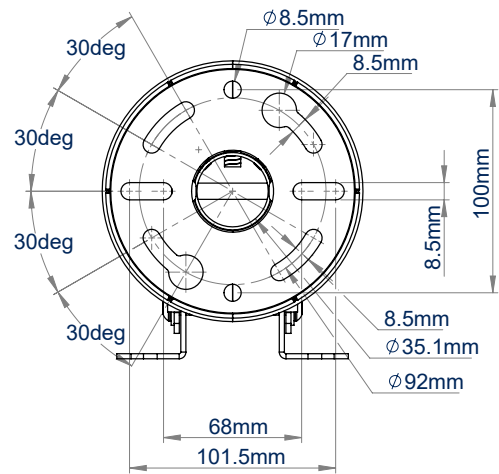

**CEILING MOUNT
TOP VIEW**

ORDERING INFORMATION

COLOR	ORDER REF	BARCODE
White	BT5971-FD100W	5019318305030
White	BT5971-FD200W	5019318305047

RELATED PRODUCTS

PRODUCT CODE	NAME	DESCRIPTION
BT5970	Ceiling Mount	Designed for screens up to 28" / 44lbs
BT5972	Ceiling Mount	Designed for screens up to 47" / 55lbs
BT5963	CCTV Security Mount	Designed for a small / medium dome security camera & small tilted flat screen display
BT5964	CCTV Security Mount	Designed for a small / medium dome security camera & medium tilted flat screen display

SS-V3-BT5971-010725