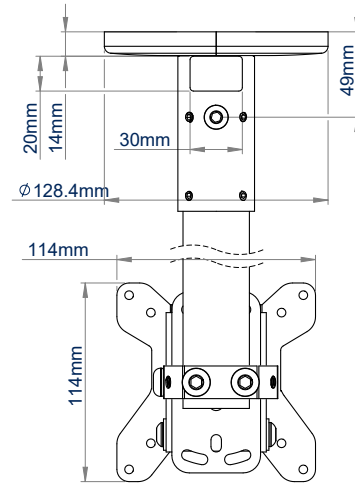

BT5971

REAR VIEW

ORDERING INFORMATION

COLOR	ORDER REF	BARCODE
White	BT5971-FD100W	5019318305030
White	BT5971-FD200W	5019318305047

RELATED PRODUCTS

PRODUCT CODE	NAME	DESCRIPTION
BT5970	Ceiling Mount	Designed for screens up to 28" / 44lbs
BT5972	Ceiling Mount	Designed for screens up to 47" / 55lbs
BT5963	CCTV Security Mount	Designed for a small / medium dome security camera & small tilted flat screen display
BT5964	CCTV Security Mount	Designed for a small / medium dome security camera & medium tilted flat screen display

SS-V3-BT5971-010725