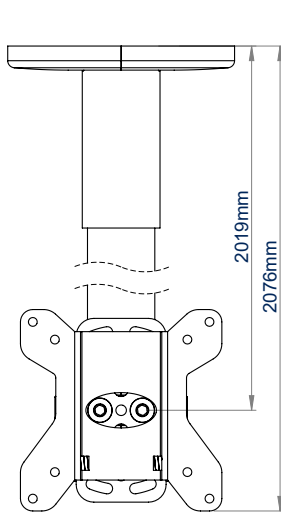

**BT5971-FD200
FRONT VIEW**