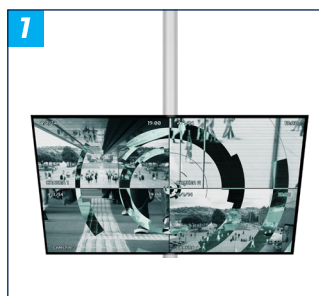

BT5971

FLAT SCREEN CEILING MOUNT WITH TILT FOR VESA® 100 SCREENS

The BT5971 is a flat screen ceiling mount with tilt adjustment, designed for screens up to 28" / 44lbs. Available with a 1 or 2 metre ceiling drop, the BT5971 features integrated cable management allowing cables to run through the centre of the pole and out through either the top or side of the ceiling mount, ensuring finished installations are neat and tidy. For longer drops, the pole length can be extended with a joiner (BT5924) and additional poles (BT5935) from the System V Range, whilst accessories can be added with the use of additional $\varnothing 1.5"$ accessory collars (BT5952) and compatible accessory mounts.

SPECIFICATIONS

Recommended screen size	up to 28"
Max. screen load	44lbs
VESA® screen compatibility	up to 100 x 100
Tilt	+17° / -10°
BT5970-FD100 drop length	40" **
BT5970-FD200 drop length	79.5" **
Color	White

FEATURES

- 1 Mounts a small flat screen to the ceiling
 - 2 Integrated cable management through the top or side of the mount
 - 3 Grub screws to micro-adjust the pole to ensure a perfectly angled drop
 - 4 Easy tilt adjustment of screen
- Available in a choice of two different drop lengths
 - Safety bolts ensure pole and mount are securely joined

RECOMMENDED MAX SCREEN	MAX LOAD	MAX VESA	TILT	QR CODE
28" 71cm	44lbs	100 x 100	10° 17°	

*(to the center of the mount)

BT5971

**BT5971-FD100
FRONT VIEW**

**BT5971-FD100
SIDE VIEW**

REAR VIEW

**BT5971-FD200
FRONT VIEW**