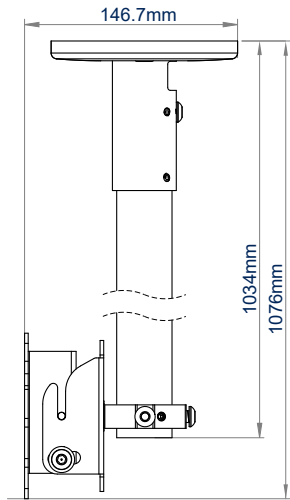

BT5971

REAR VIEW

ORDERING INFORMATION

COLOR	ORDER REF	BARCODE
White	BT5971-FD100W	5019318305030
White	BT5971-FD200W	5019318305047

RELATED PRODUCTS

PRODUCT CODE	NAME	DESCRIPTION
BT5970	Ceiling Mount	Designed for screens up to 28" / 44lbs
BT5972	Ceiling Mount	Designed for screens up to 47" / 55lbs
BT5963	CCTV Security Mount	Designed for a small / medium dome security camera & small tilted flat screen display
BT5964	CCTV Security Mount	Designed for a small / medium dome security camera & medium tilted flat screen display

SS-V3-BT5971-010725