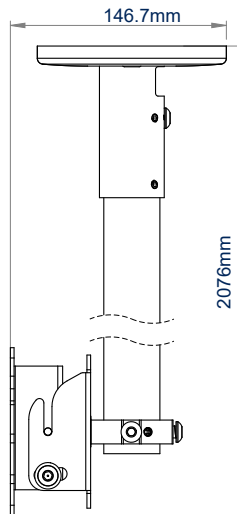

**BT5971-FD100
SIDE VIEW**

**BT5971-FD200
SIDE VIEW**