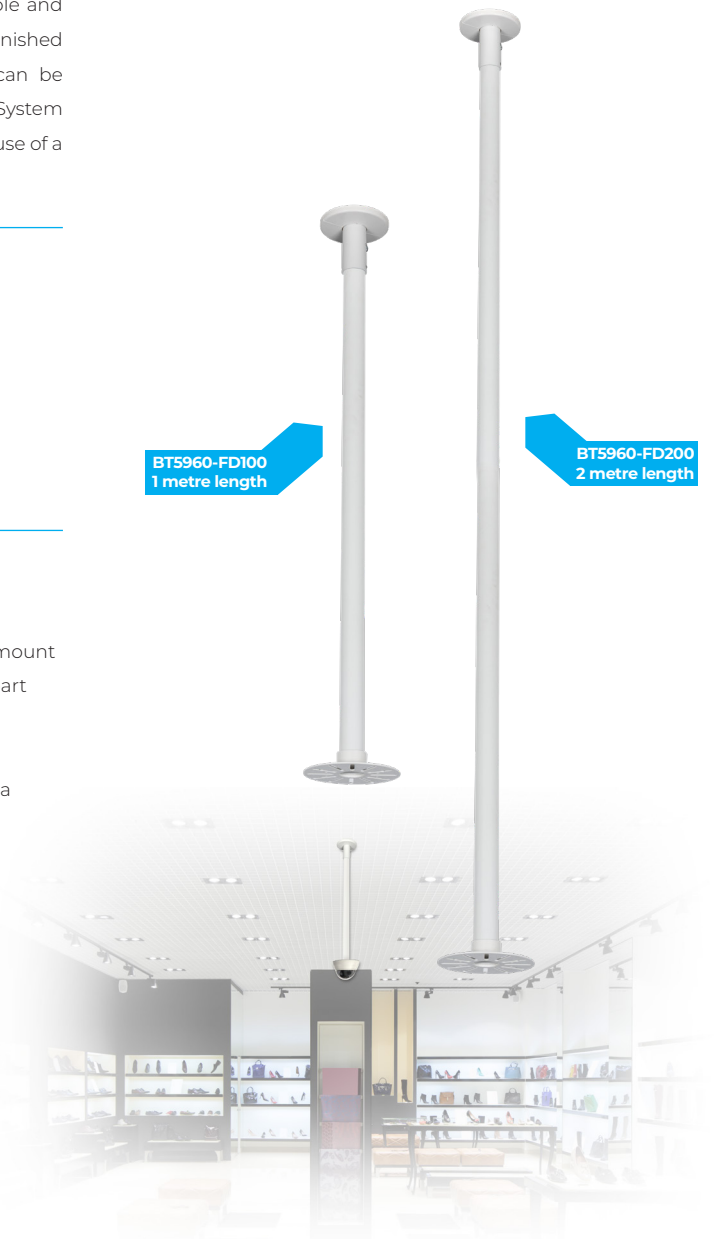

BT5960

CCTV CEILING MOUNT FOR SMALL - MEDIUM DOME SECURITY CAMERAS

The BT5960 is a CCTV ceiling mount for small to medium-sized dome security cameras and is available with a 1 or 2 metre ceiling drop. Integrated cable management allows cables to run through the centre of the pole and out through either the top or side of the ceiling mount, ensuring finished installations are neat and tidy. For longer drops, the pole length can be extended with a joiner (BT5924) and additional poles (BT5935) from the System V Range, whilst accessories such as a flat screen can be added with the use of a $\varnothing 1.5"$ accessory collar (BT5952) and compatible screen mount.

SPECIFICATIONS

Max load	11lbs
BT5960-FD100 drop length	40"
BT5960-FD200 drop length	80"
Camera fixing dimensions	2" to 5"
Color	White

FEATURES

1. 1 Mounts a small to medium sized dome CCTV camera
  2. 2 Integrated cable management through the top side of the ceiling mount
  3. 3 Multiple mounting points for cameras with fixing points up to 5" apart
  4. 4 Component range also available for custom installations
2. Available in a choice of two different drop lengths
   - Multiple grub screws allow micro-adjustment of the pole to ensure a perfectly angled drop
   - Safety bolts ensure pole and camera mount are securely joined

SYSTEM V

BT5960-FD100
1 metre length

BT5960-FD200
2 metre length