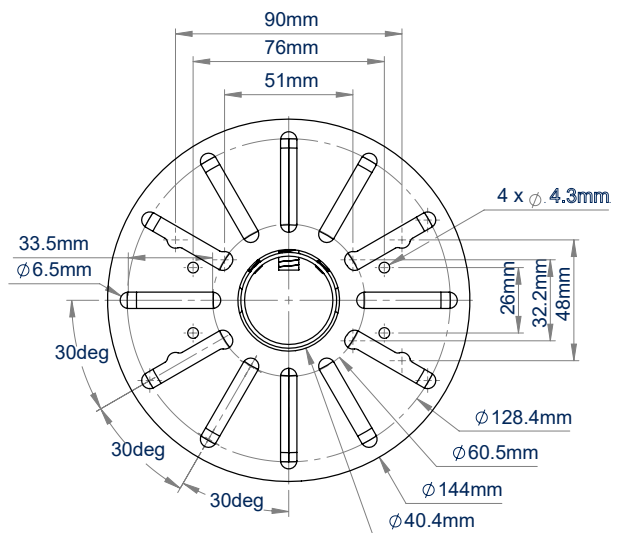

CCTV CAMERA MOUNT
BOTTOM VIEW

ORDERING INFORMATION

COLOR	ORDER REF	BARCODE
White	BT5960-FD100W	5019318304897
White	BT5960-FD200W	5019318304903

RELATED PRODUCTS

PRODUCT CODE	NAME	DESCRIPTION
BT5961	CCTV Security Mount	Mounts a large dome camera
BT5962	CCTV Security Mount	Mounts a VESA 100 screen and a small-medium dome camera
BT5963	CCTV Security Mount	Mounts a VESA 100 screen in a tilt position and a small-medium dome camera
BT5964	CCTV Security Mount	Mounts a VESA 200 screen in a tilt position and a small-medium dome camera

SS-V2-BT5960/AV-210725