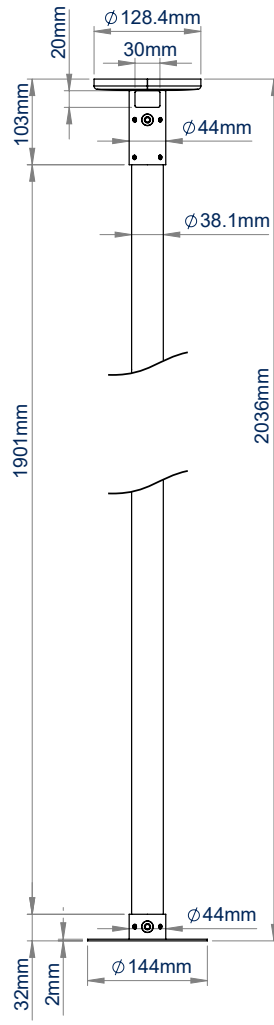

BT5960-FD200
FRONT VIEW