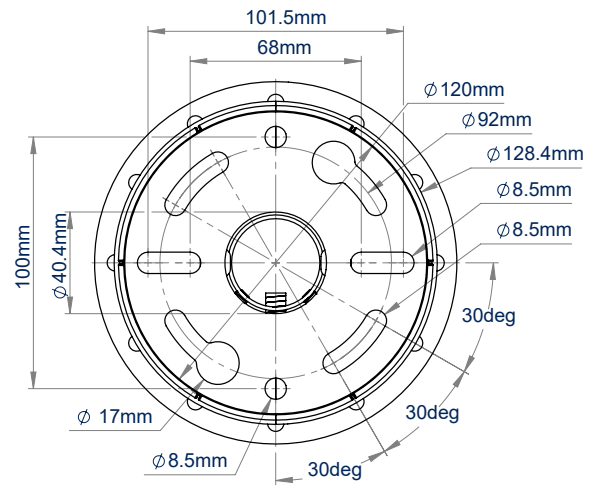

CEILING PLATE
TOP VIEW