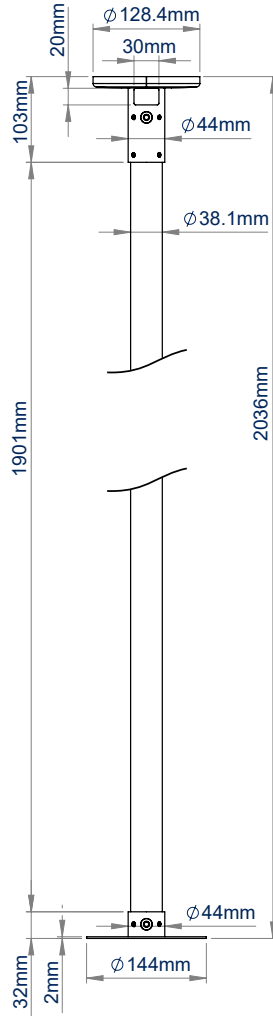

BT5960-FD200
FRONT VIEW