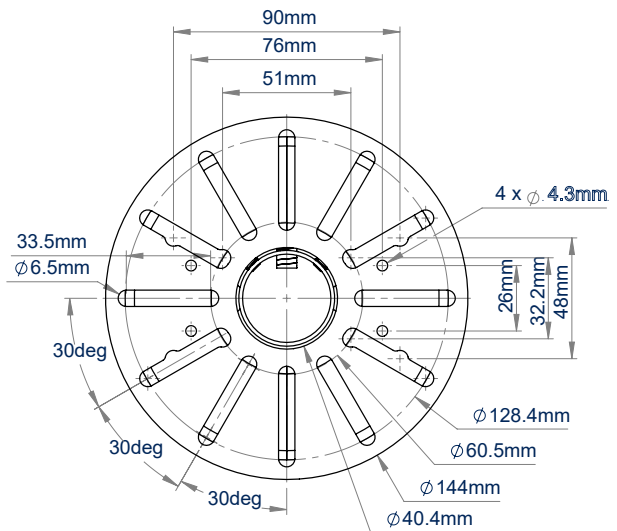

CCTV CAMERA MOUNT
BOTTOM VIEW

ORDERING INFORMATION

COLOUR	ORDER REF	EAN
White	BT5960-FD100W	5019318304897
White	BT5960-FD200W	5019318304903

RELATED PRODUCTS

PRODUCT CODE	NAME	DESCRIPTION
BT5961	CCTV Security Mount	Mounts a large dome camera
BT5962	CCTV Security Mount	Mounts a VESA 100 screen and a small-medium dome camera
BT5963	CCTV Security Mount	Mounts a VESA 100 screen in a tilt position and a small-medium dome camera
BT5964	CCTV Security Mount	Mounts a VESA 200 screen in a tilt position and a small-medium dome camera

SS-V2-BT5960/W-200924