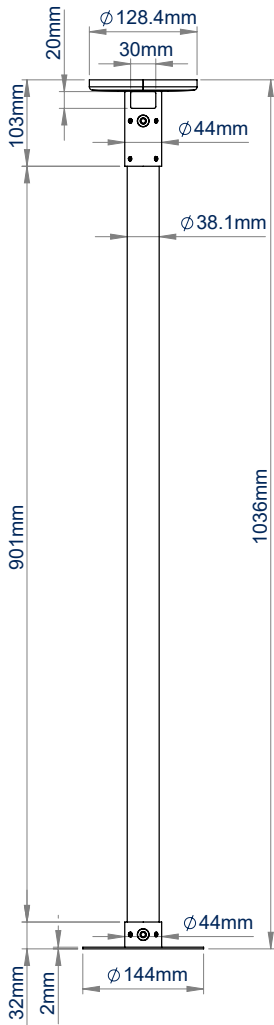

BT5960

BT5960-FD100
FRONT VIEW