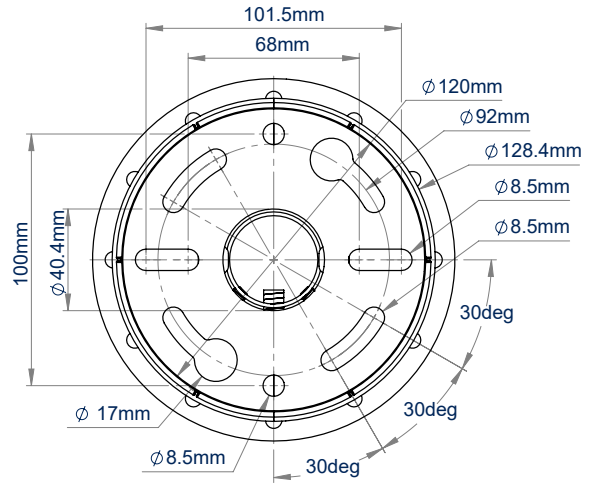

CEILING PLATE
TOP VIEW