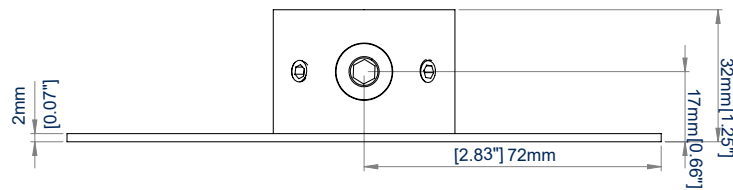

SIDE VIEW

ORDERING INFORMATION

COLOR	ORDER REF	UPC
White	BT5910/W	811867038231

RELATED PRODUCTS

PRODUCT CODE	NAME	DESCRIPTION
BT5935	System V $\text{\textcircled{1.5}}$" Poles	Available in 39.37" or 78.74" metre lengths
BT5910	System V Dome Security Mount	Carousel mount designed for small to medium dome CCTV camera
BT5911	System V Dome Security Mount	Carousel mount designed for large dome CCTV camera
BT5960	System V CCTV Ceiling Mount	Off-the-shelf CCTV ceiling mount, available in 39.37" or 78.74" metre lengths

SS-V3-BT5910-090924-NA