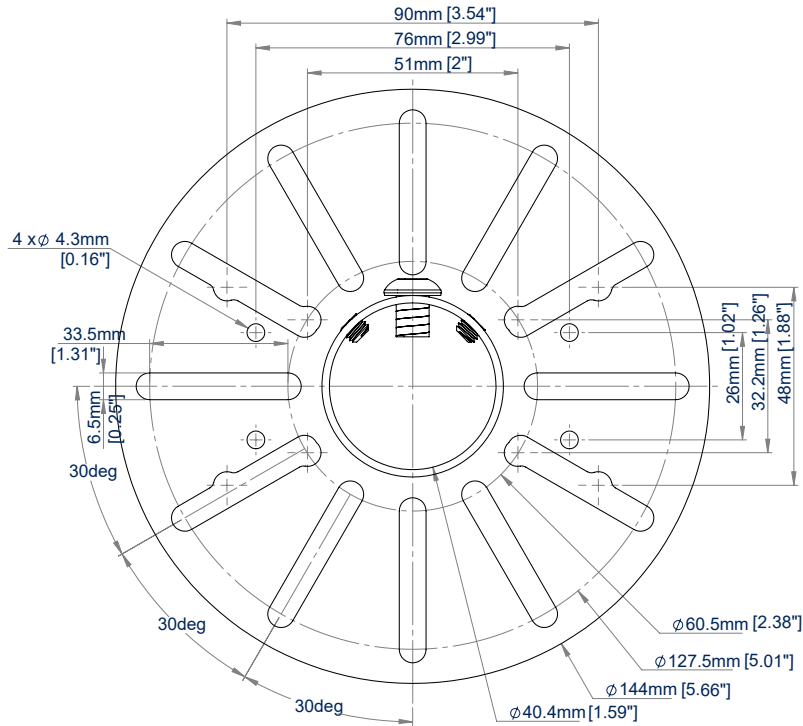

BT5910

TOP VIEW