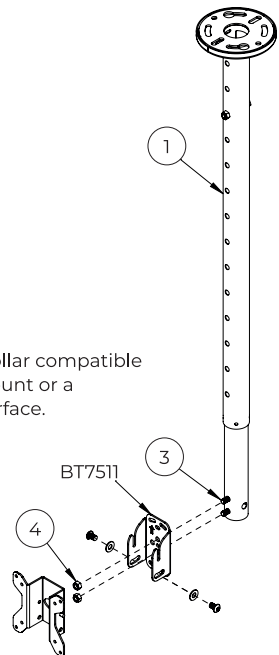

### Warning!

When removing the screw and nut and whilst selecting height, keep hold of the inner pole so it doesn't fall freely.

### 3. Secure Inner Sliding Pole In Place

Tighten the grub screws on *item 1* using *item 5* to ensure the Inner Sliding Pole is securely fixed in position.

### 4. Attach AV Mount To Inner Pole

Using *items 3 & 4*, fix a compatible B-Tech mount to the bottom of *item 1*.

Note: Use a collar compatible flat screen mount or a System V interface.