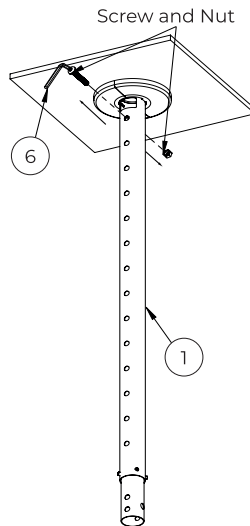

2. Adjust Ceiling Drop

- i. To release the inner pole, remove the screw & nut from *item 1*.
- ii. Move Inner Sliding Pole to desired ceiling drop. When the inner pole is in position, fix in place using the screw and nut.