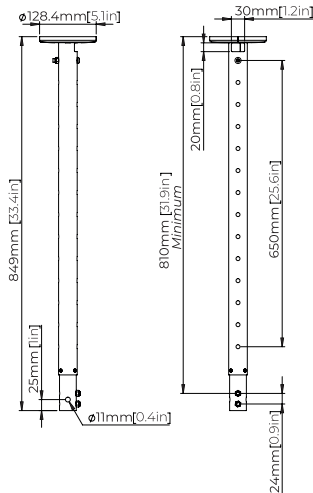

### 4. Attach AV Mount To Inner Pole

Using *items 3 & 4*, fix a compatible B-Tech mount to the bottom of *item 1*.

Note: Use a collar compatible flat screen mount or a System V interface.

## BT5925 Dimensions

Please keep this for future reference

Top View

Side View

Rear View

These instructions are intended as a guide only and B-Tech accepts no liability for the accuracy of the information contained in this document.