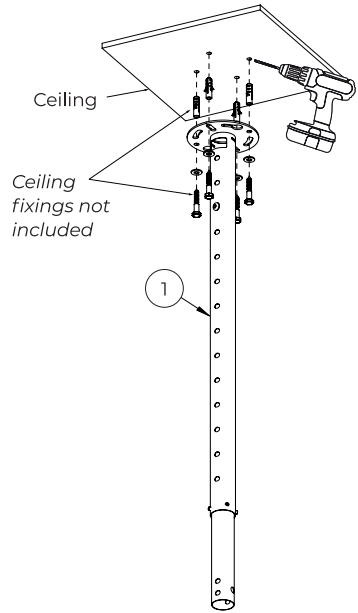

Installation Instructions

1. Fix Mount To The Ceiling

- i. Using suitable fixings (*not included*), mount *item 1* to the ceiling.
- ii. Fit *item 2* to *item 1*.