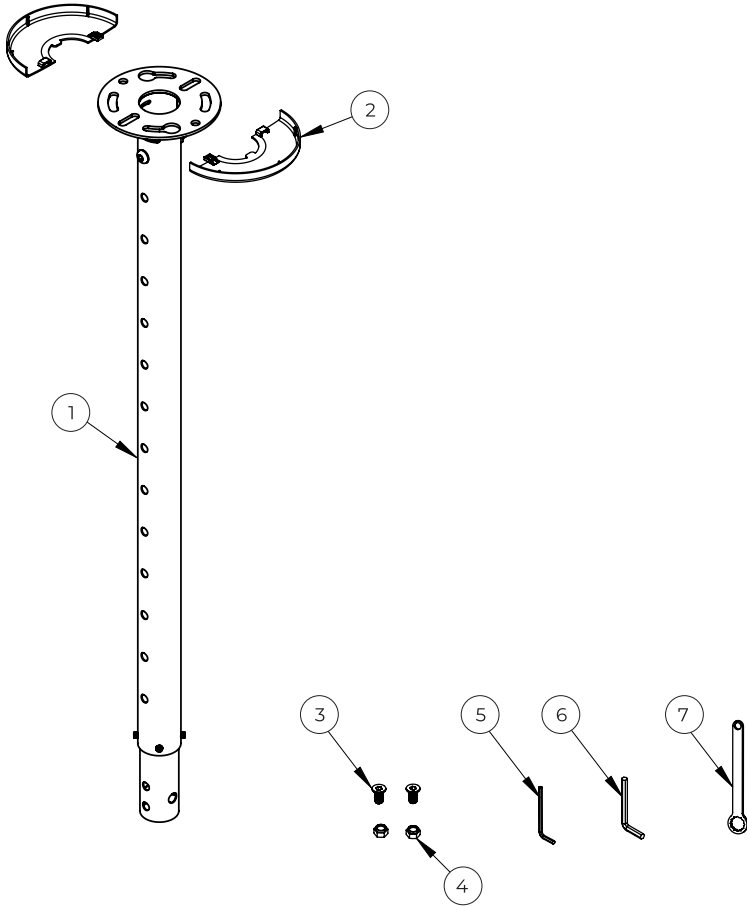

BT5925 Parts List

Please keep this for future reference

Item	Description	Qty
1	Adjustable Ceiling Pole	1
2	Cover Plate (Half)	2
3	M8 x 16mm CSK Hex Socket Screw	2
4	M8 Nyloc Nut	2
5	3AF Hex Key	1
6	5AF Hex Key	1
7	13mm Spanner	1

Installation Tools Required

Drill

Pencil

Suitable for loads up to 25kg (55lbs)