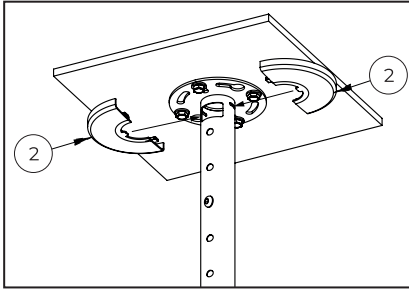

Installation Instructions

1. Fix Mount To The Ceiling

- i. Using suitable fixings (*not included*), mount *item 1* to the ceiling.
- ii. Fit *item 2* to *item 1*.