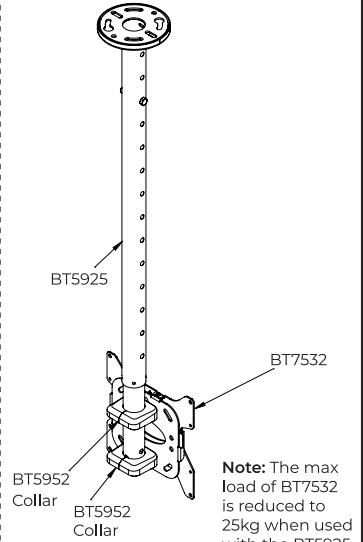

### 4. Attach AV Mount To Inner Pole

Using *items 3 & 4*, fix a compatible B-Tech mount to the bottom of *item 1*.

Note: Use a collar compatible flat screen mount or a System V interface.

# Example Installations

Single Screen Installation

Back-To-Back Screen Mounting

Double Collar Attachment

**Note:** The max load of BT7532 is reduced to 25kg when used with the BT5925

## BT5925 Dimensions

Please keep this for future reference

Top View

Side View

Rear View

These instructions are intended as a guide only and B-Tech accepts no liability for the accuracy of the information contained in this document.