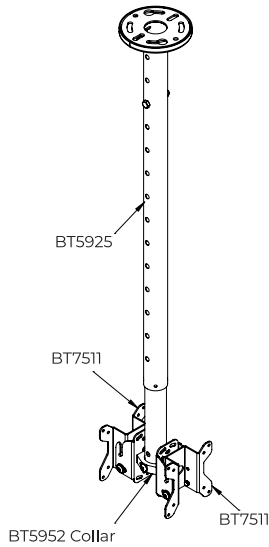

Back-To-Back Screen Mounting