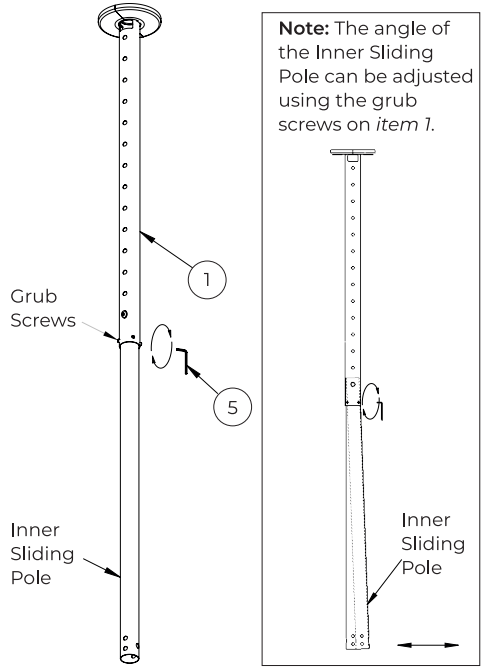

3. Secure Inner Sliding Pole In Place

Tighten the grub screws on *item 1* using *item 5* to ensure the Inner Sliding Pole is securely fixed in position.