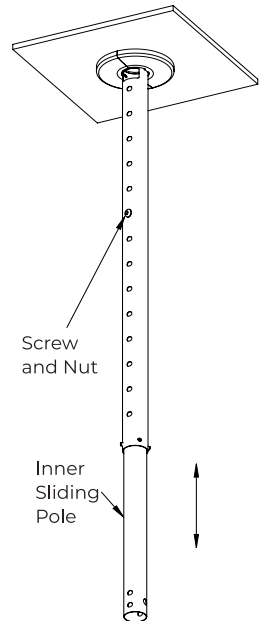

2. Adjust Ceiling Drop

- i. To release the inner pole, remove the screw & nut from *item 1*.
- ii. Move Inner Sliding Pole to desired ceiling drop. When the inner pole is in position, fix in place using the screw and nut.